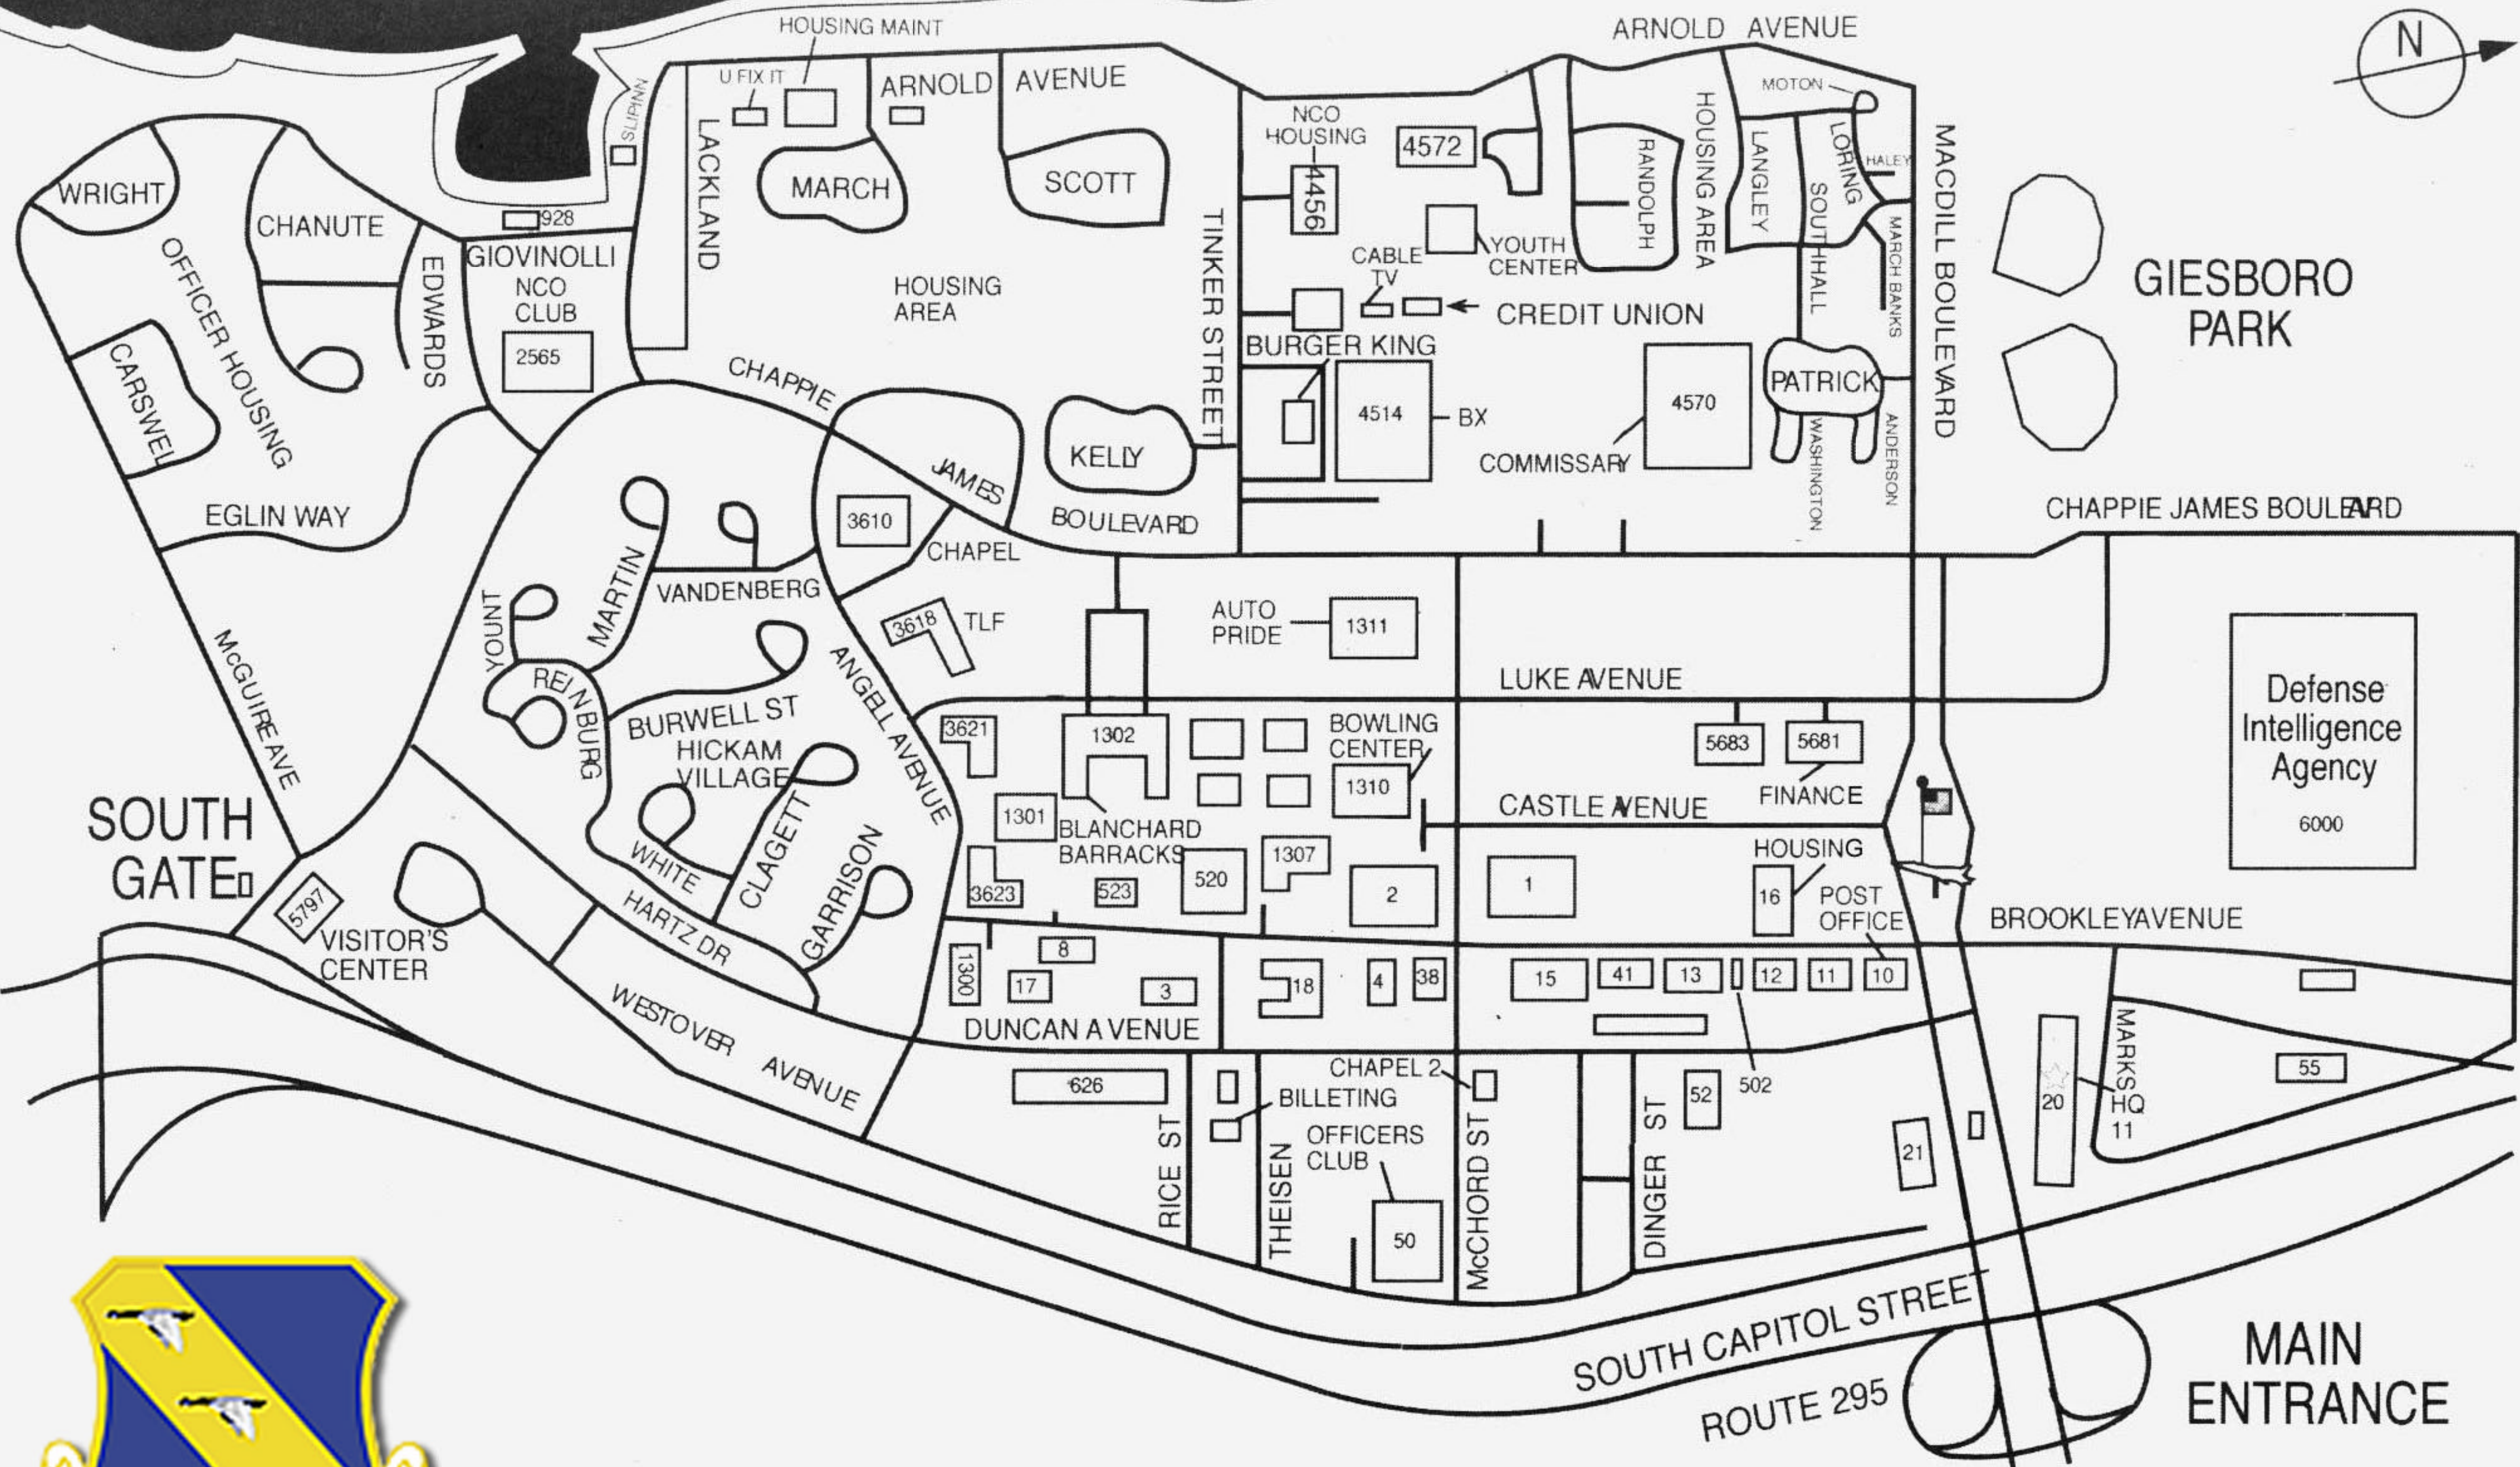

POTOMAC RIVER

BOLLING AIR FORCE BASE
 Washington, D.C.

MAIN ENTRANCE