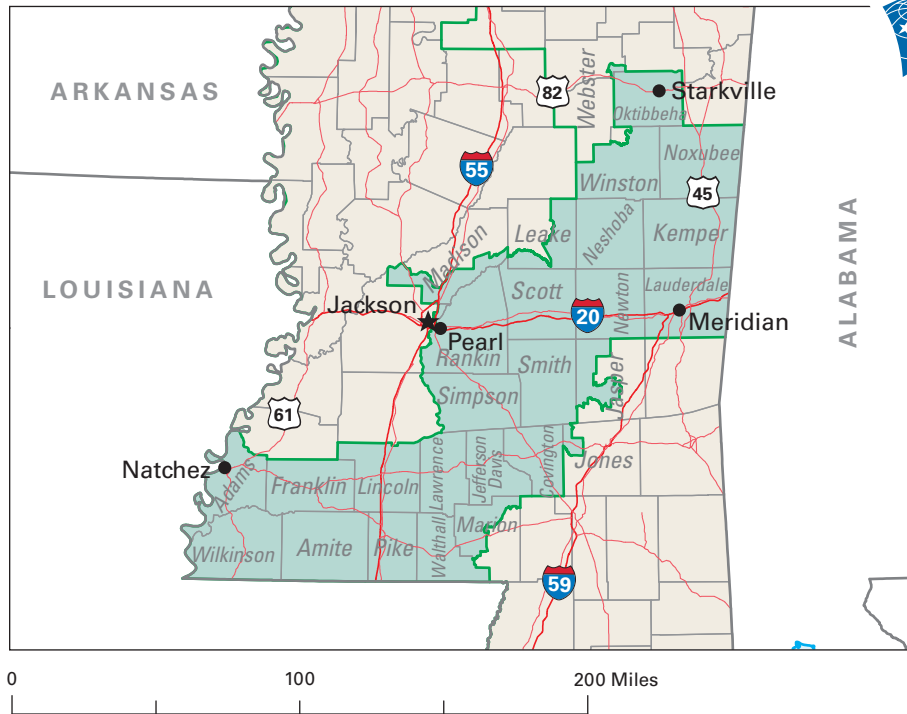

Congressional District 3

3 Congressional District
Pike County

Mississippi (4 Districts)