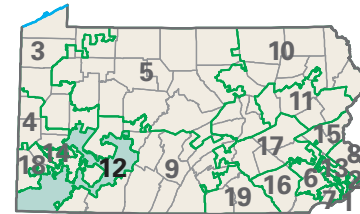

Congressional District 12

nationalatlas.govTM

- 12** Congressional District
- Greene County

Pennsylvania (19 Districts)