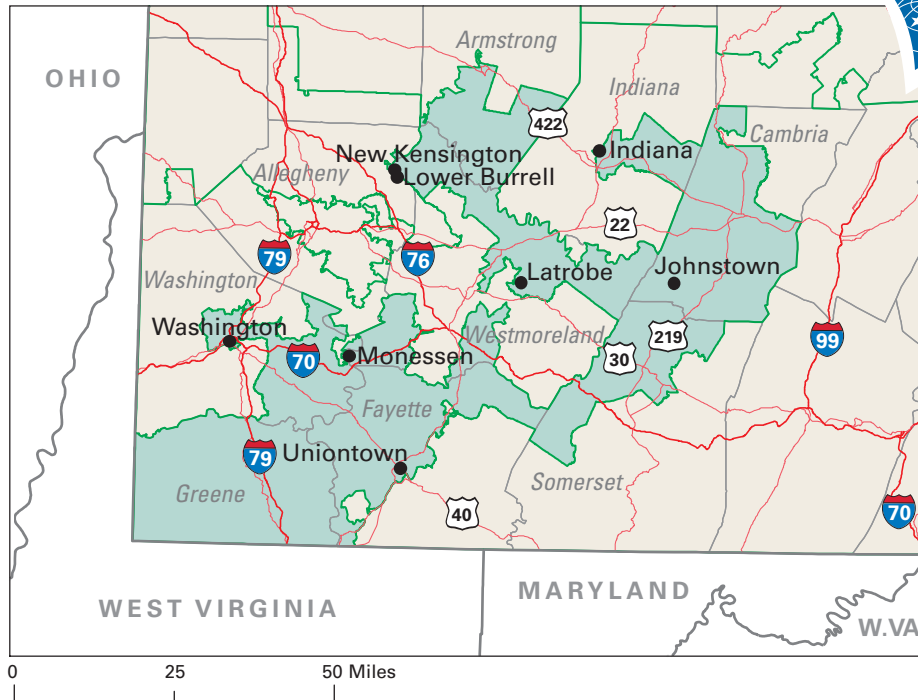

Congressional District 12

nationalatlas.govTM

- 12** Congressional District
- Greene County

Pennsylvania (19 Districts)