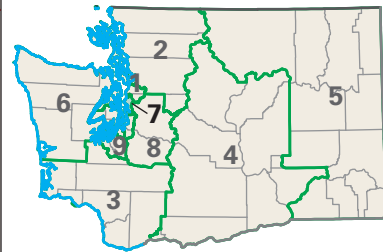

Congressional District 7

nationalatlas.govTM

7 Congressional District

King County

Washington (9 Districts)