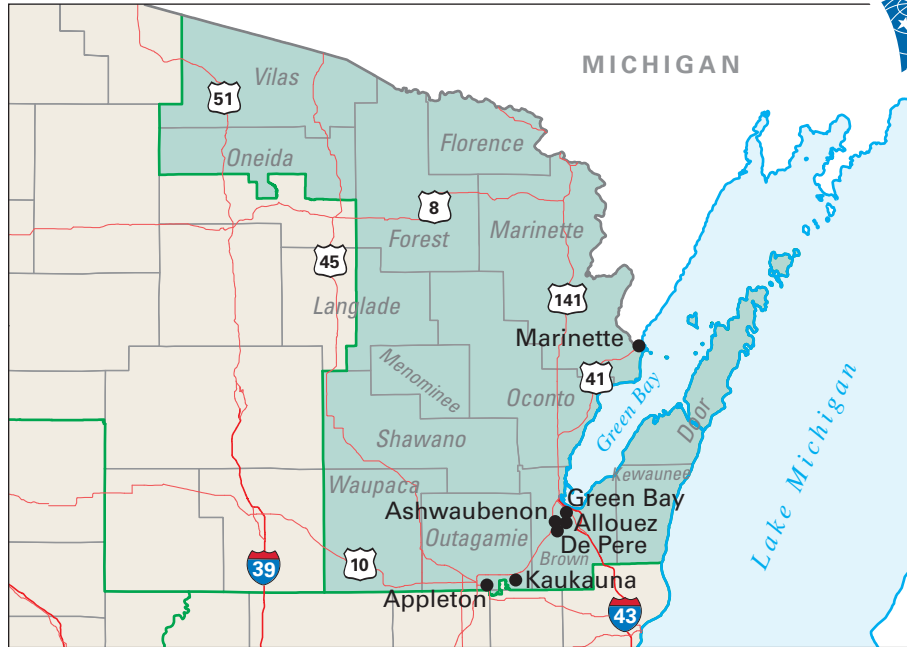

Congressional District 8

8 Congressional District
Oconto County

Wisconsin (8 Districts)