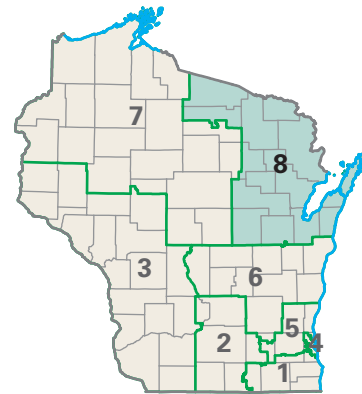

Congressional District 8

8 Congressional District
Oconto County

Wisconsin (8 Districts)