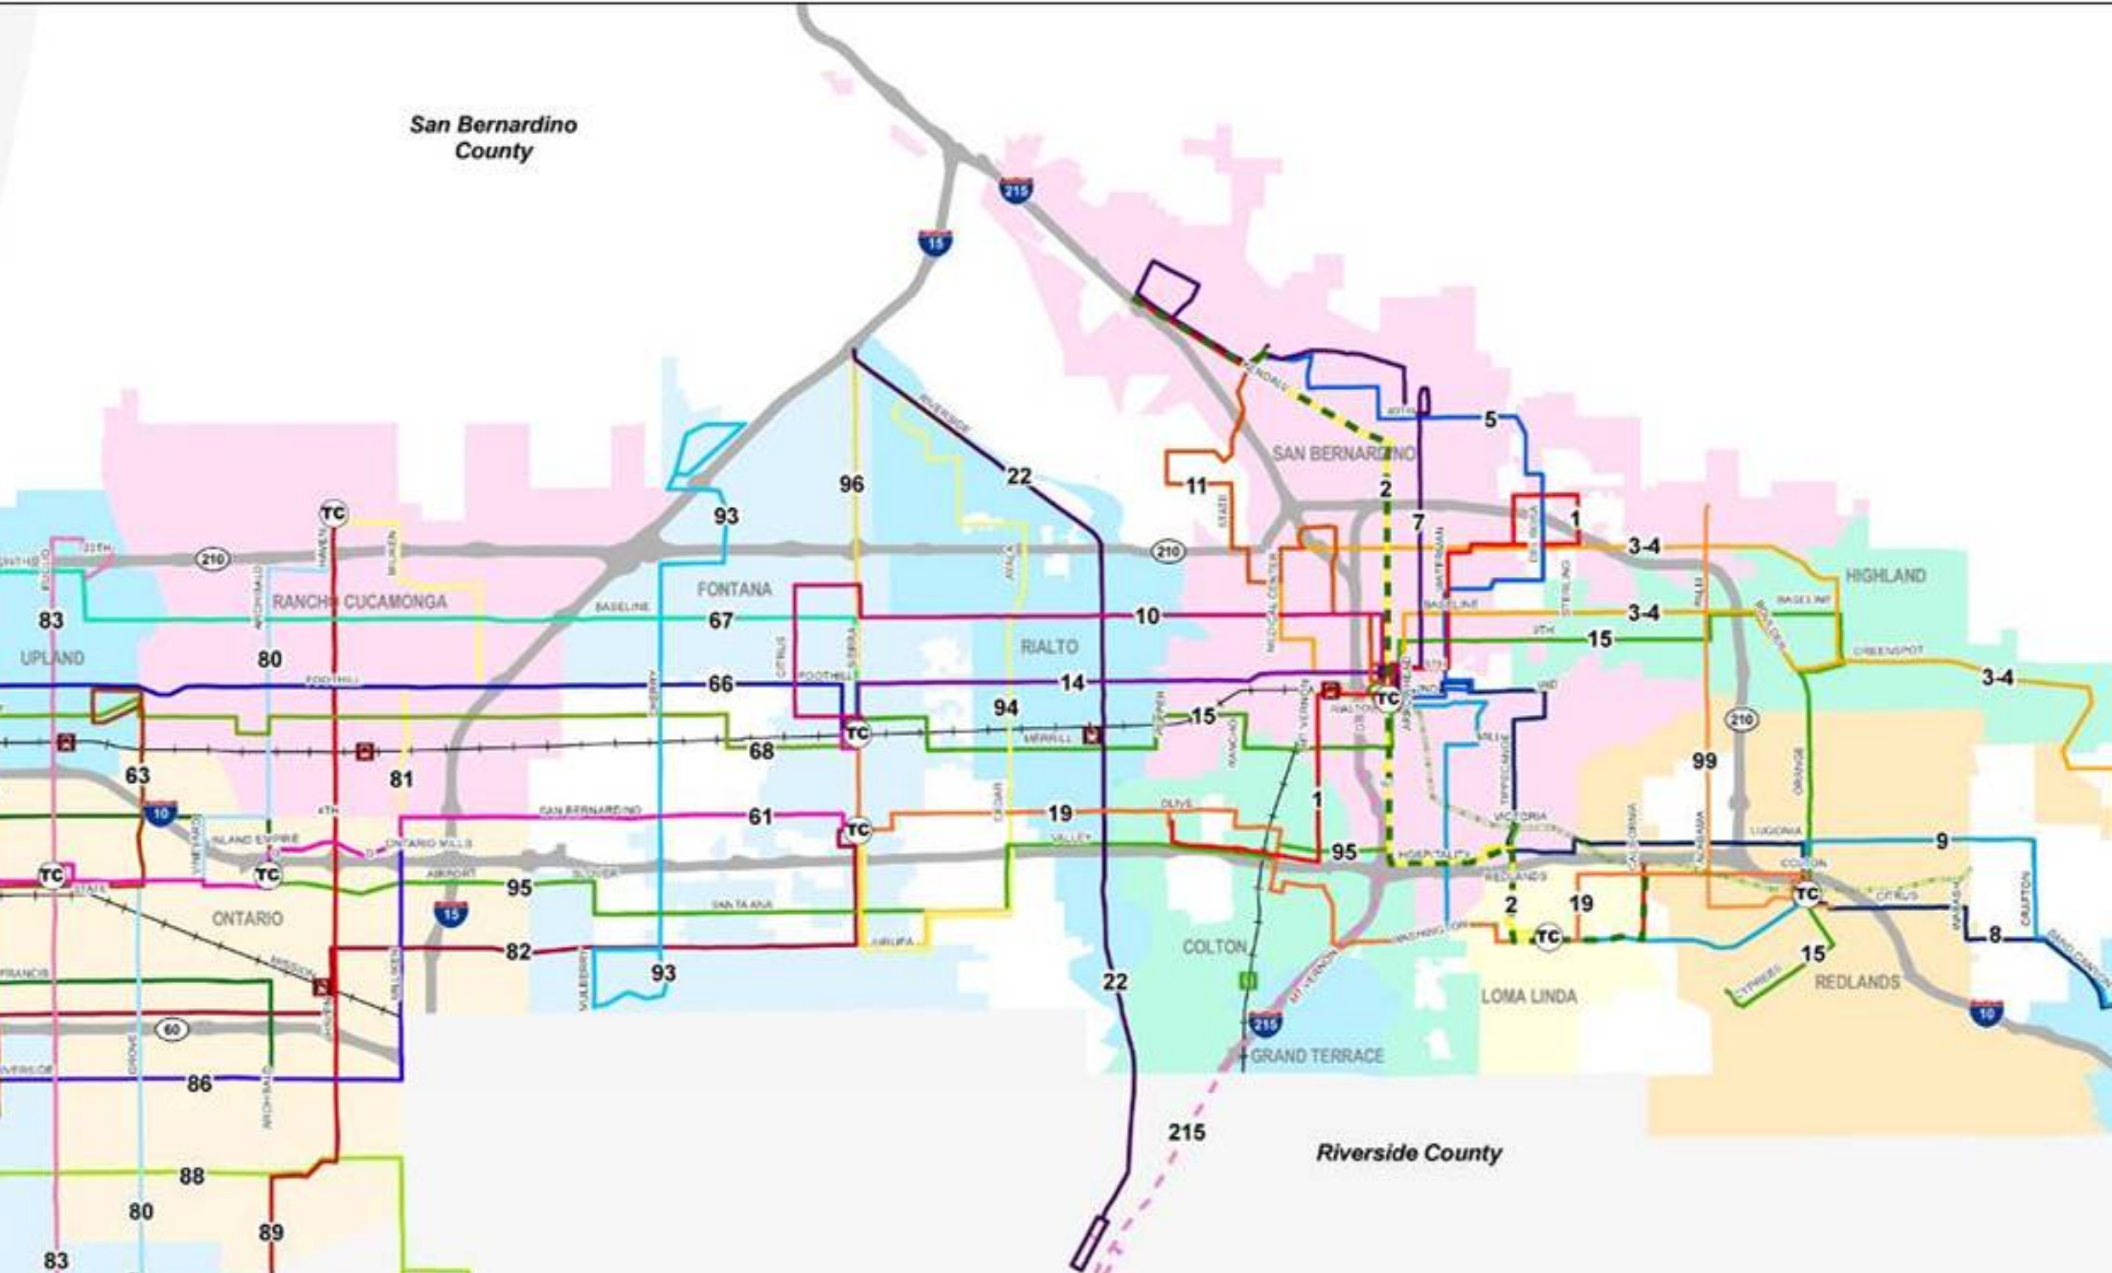

San Bernardino County

Riverside County

Route 1	Route 9	Route 22	Route 68	Route 85	Route 94	E Street sbX
Route 2	Route 10	Route 61	Route 80	Route 86	Route 95	Plan Rail Rou
Route 3	Route 11	Route 63	Route 81	Route 87	Route 96	METROLINK
Route 5	Route 14	Route 65	Route 82	Route 88	Route 97	TC Transit Center
Route 7	Route 15	Route 66	Route 83	Route 89	Route 99	METROLINK
Route 8	Route 19	Route 67	Route 84	Route 93	Route 215	Proposed ME

0 1.25 2.5 5 7.5 10 Miles