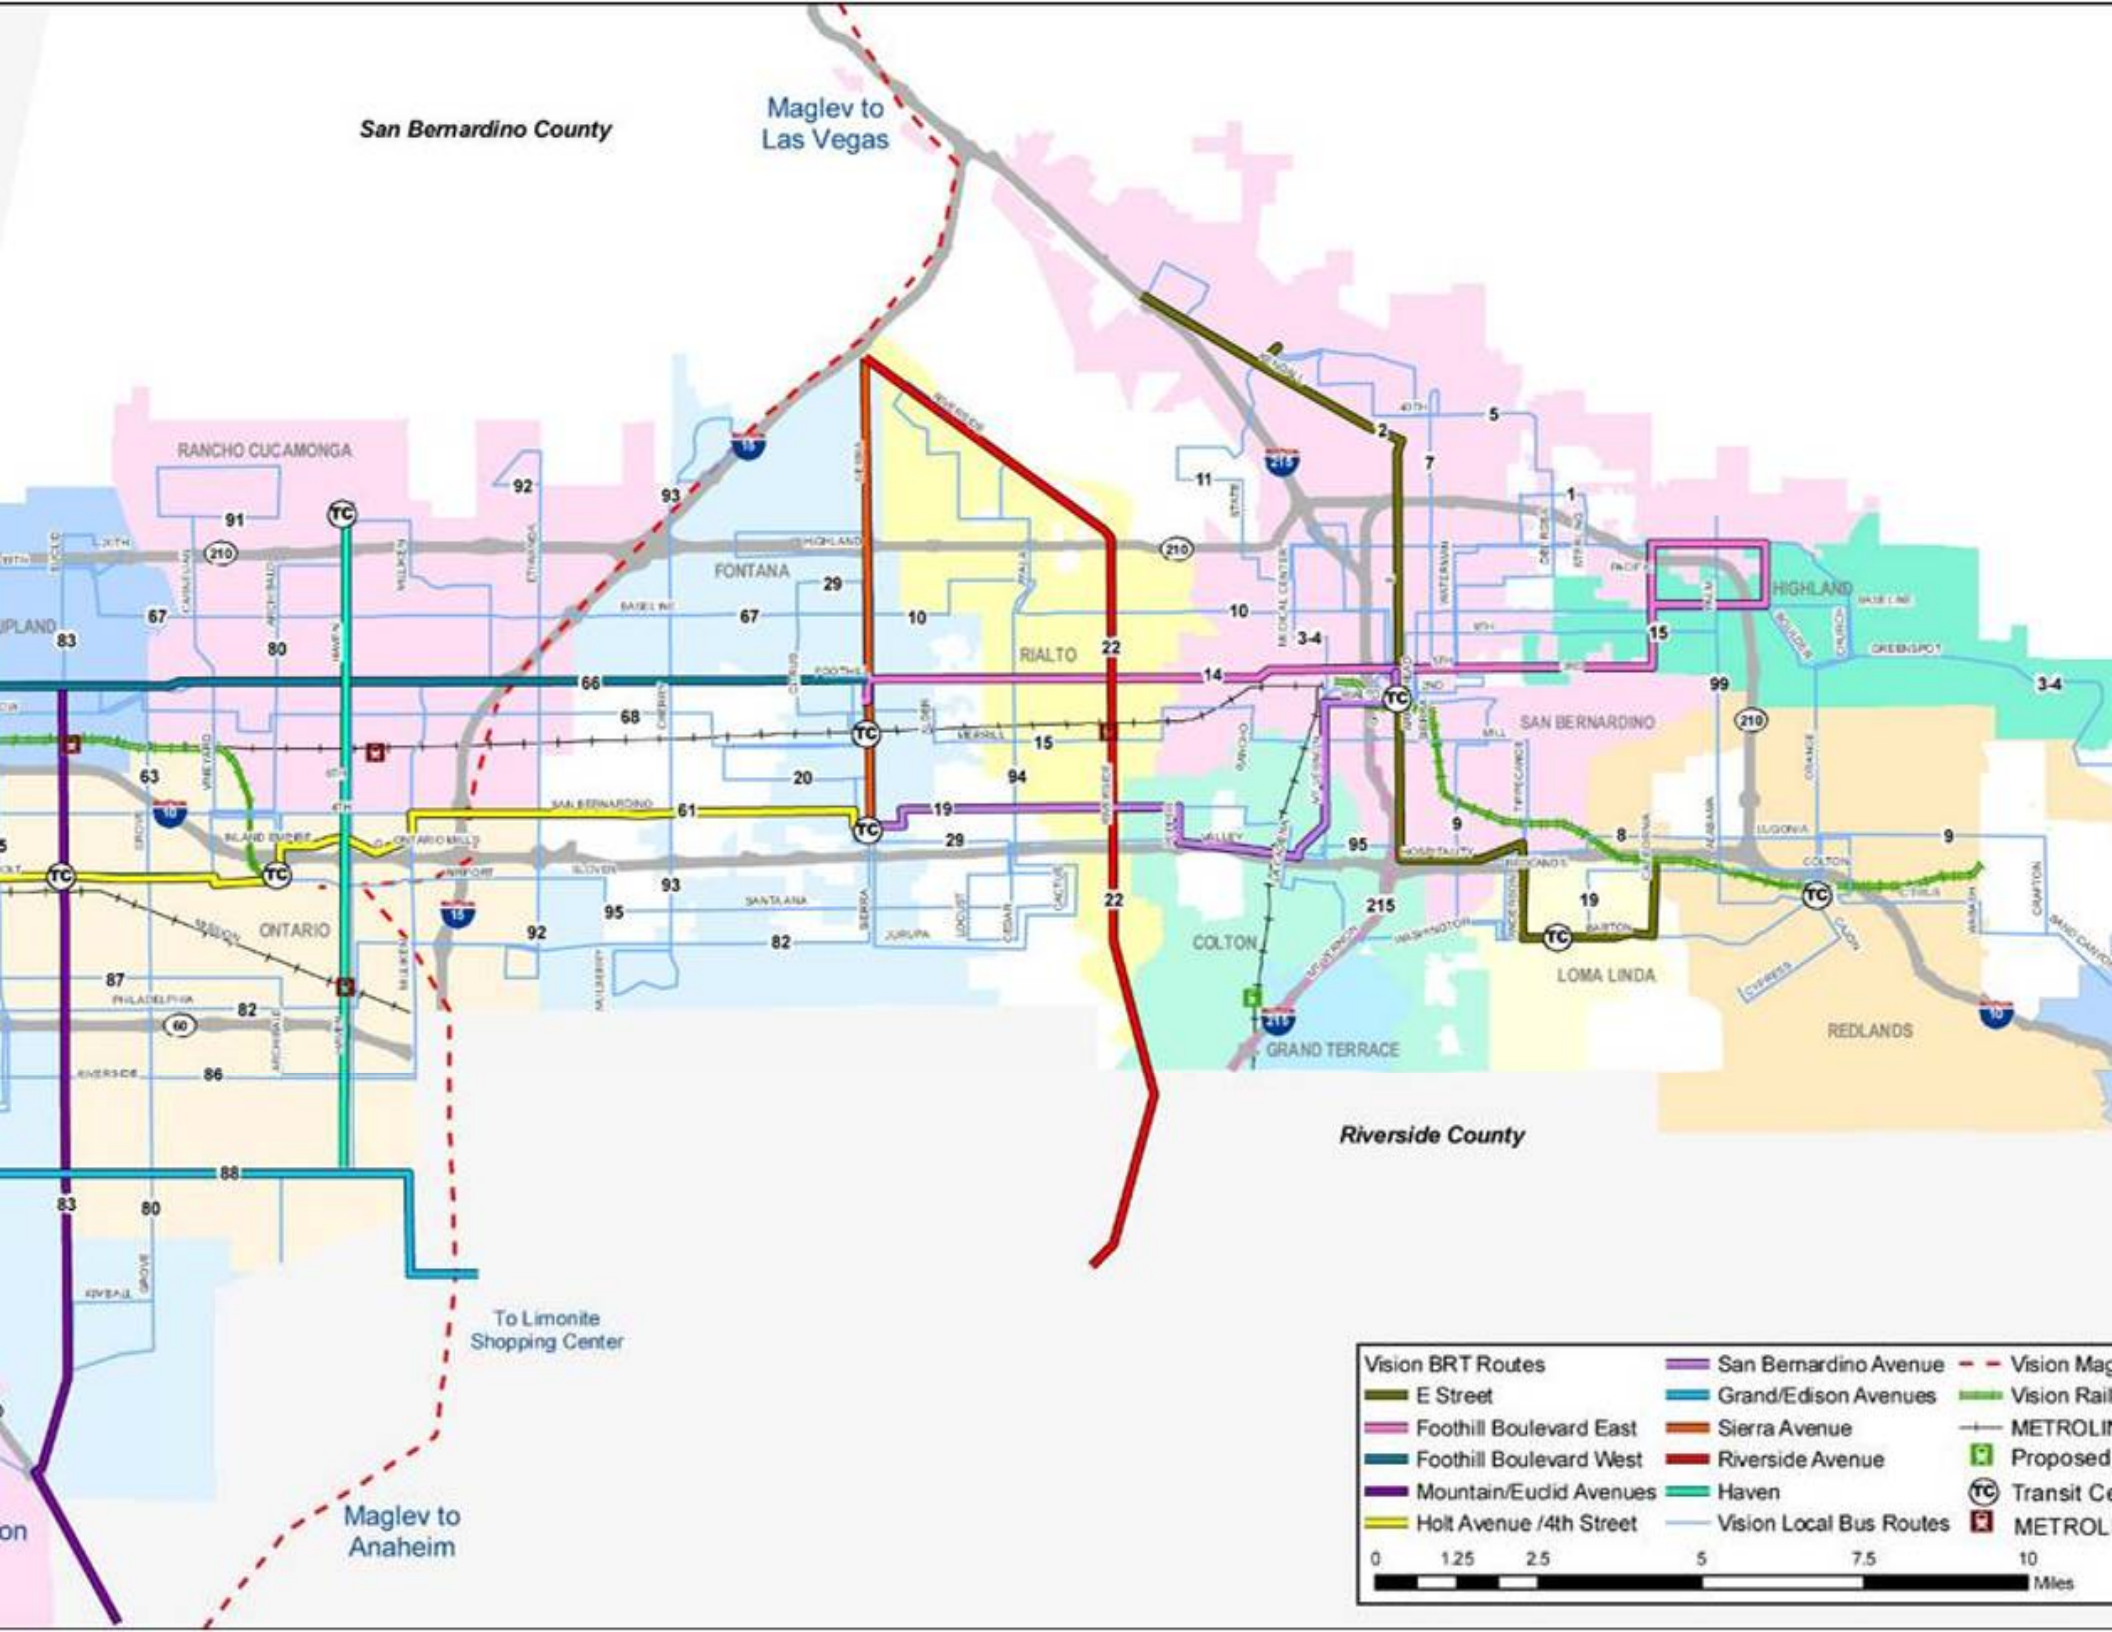

San Bernardino County

Maglev to Las Vegas

Riverside County

To Limonite Shopping Center

Maglev to Anaheim

Vision BRT Routes	San Bernardino Avenue	Vision Maglev
E Street	Grand/Edison Avenues	Vision Rail
Foothill Boulevard East	Sierra Avenue	METROLINK
Foothill Boulevard West	Riverside Avenue	Proposed
Mountain/Euclid Avenues	Haven	Transit Center
Holt Avenue /4th Street	Vision Local Bus Routes	METROLINK

0 1.25 2.5 5 7.5 10 Miles