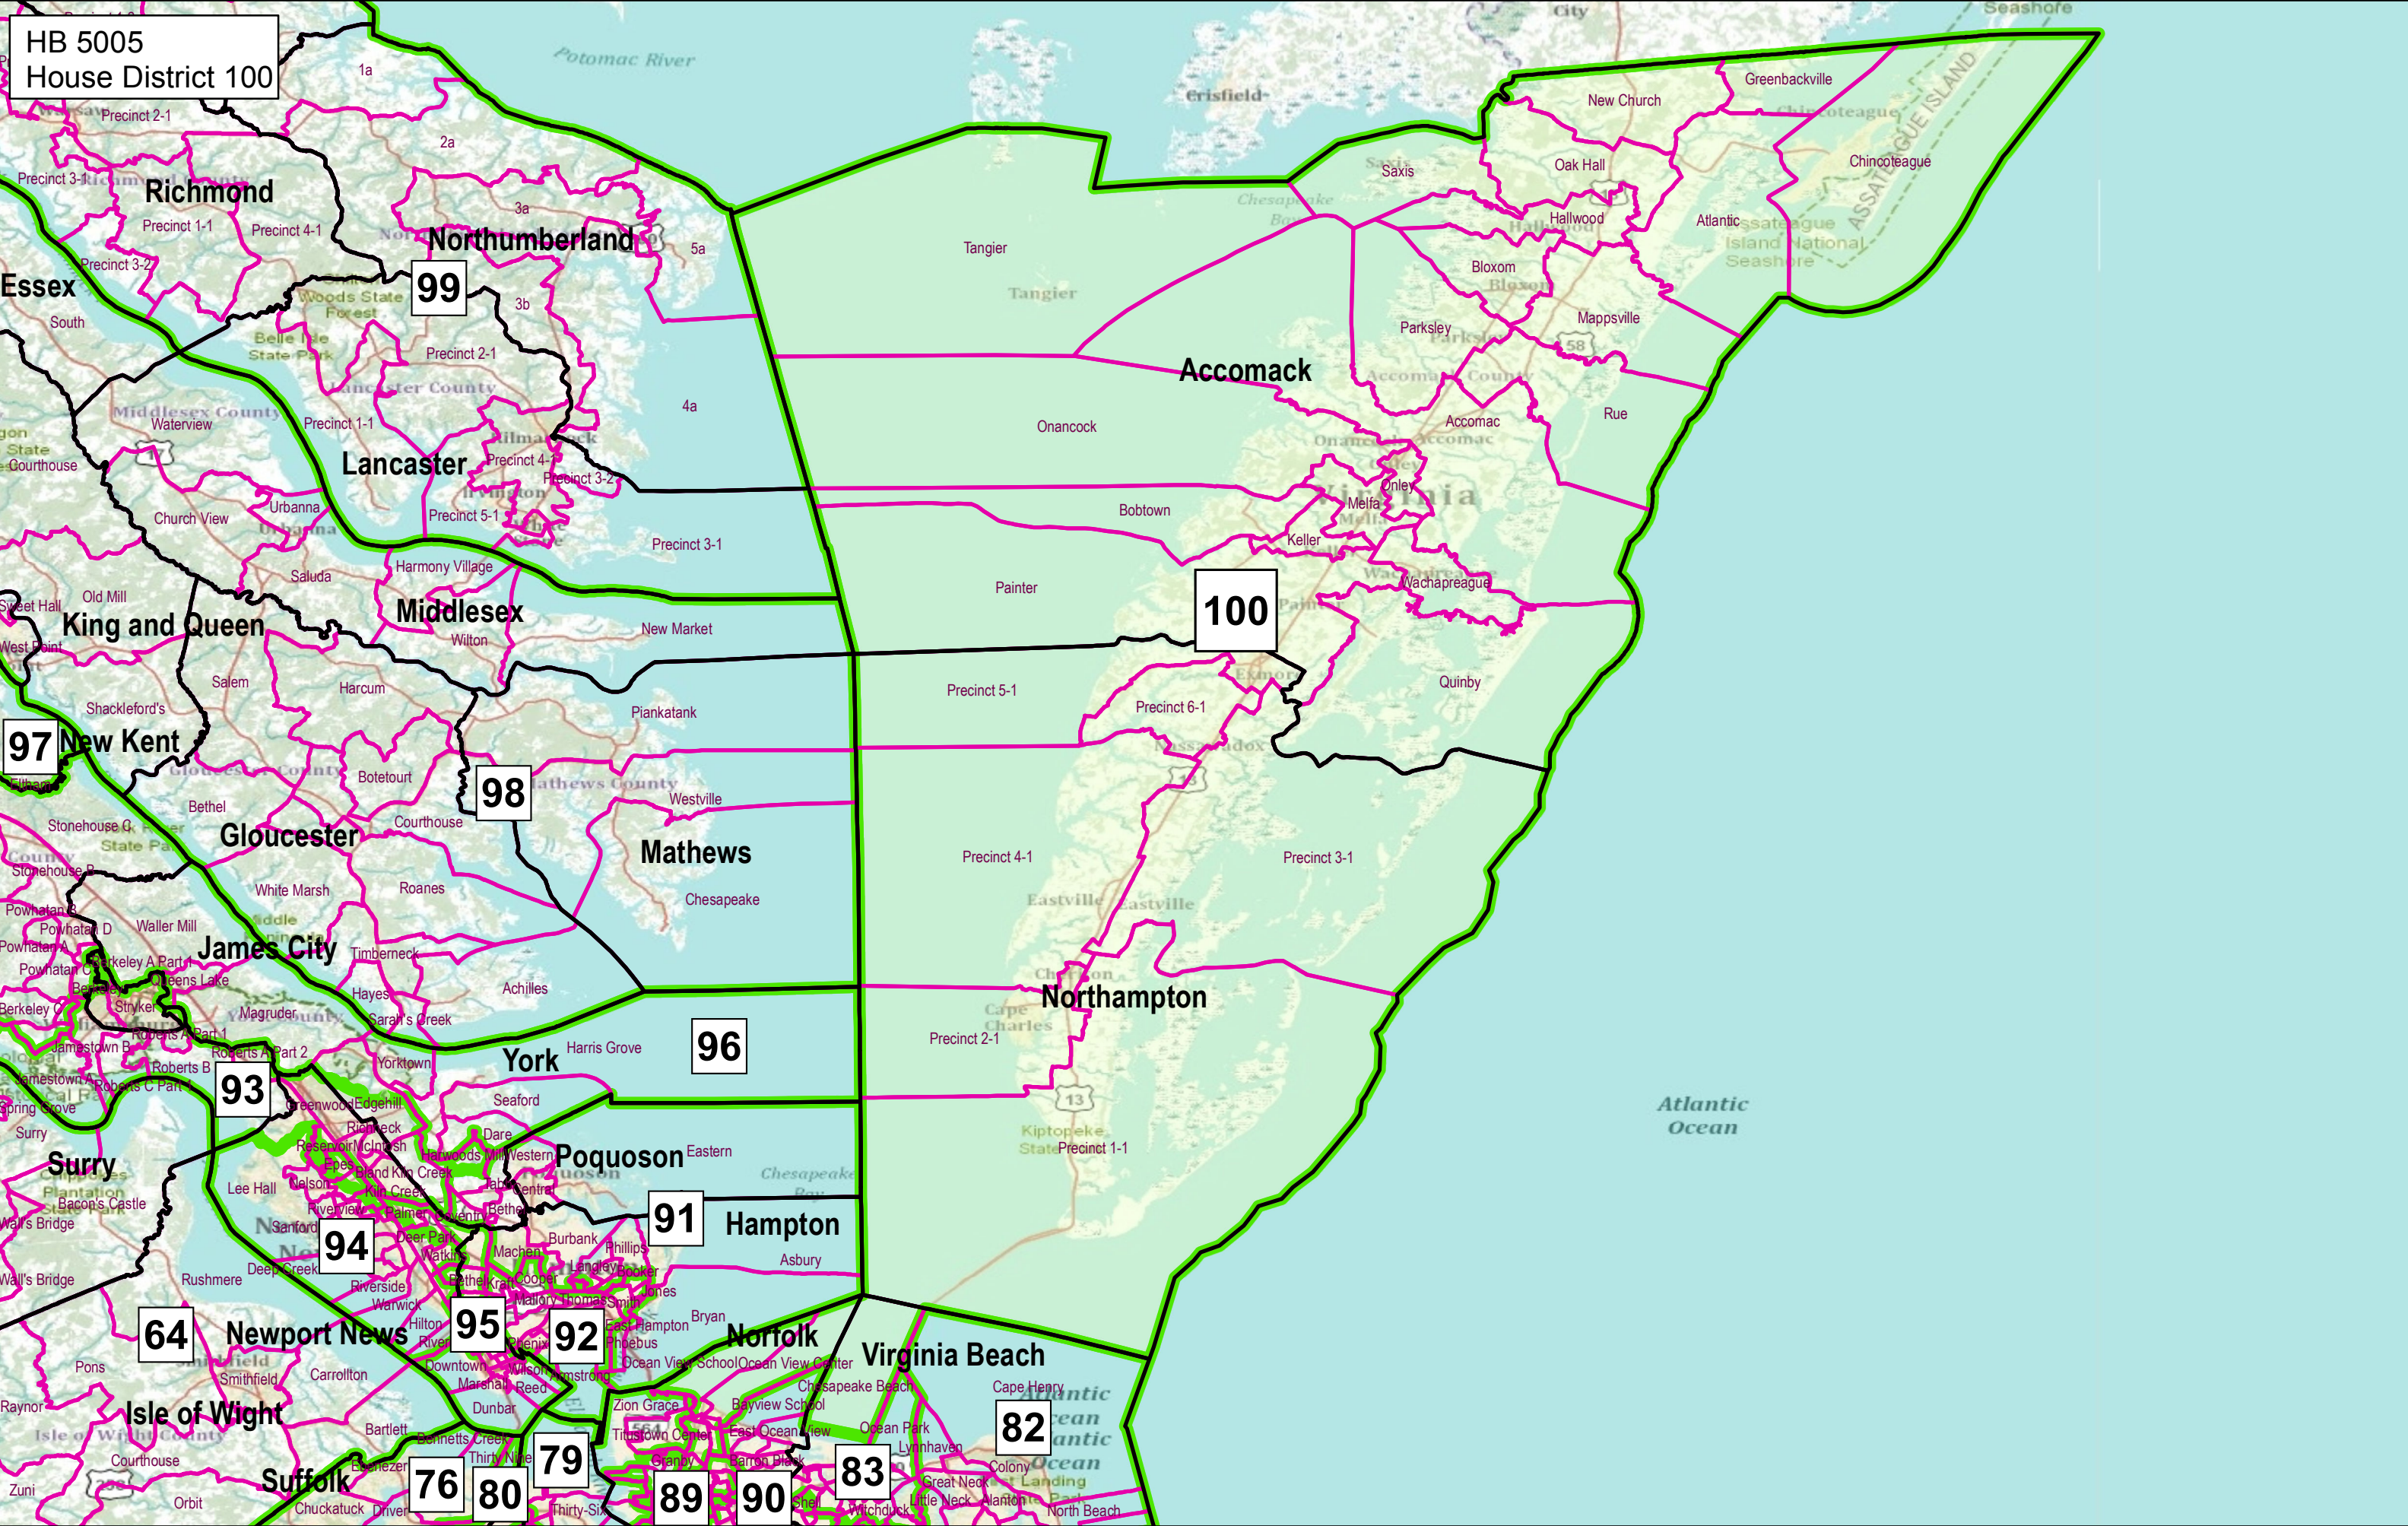

HB 5005
House District 100

Richmond

Essex

King and Queen

New Kent

Gloucester

James City

Surry

Isle of Wight

Suffolk

Northumberland

Lancaster

Middlesex

York

Poquoson

Newport News

Stafford

Accomack

Mathews

Northampton

Hampton

Norfolk

Virginia Beach

Tangier

Onancock

Painter

Precinct 5-1

Precinct 4-1

Precinct 2-1

Precinct 1-1

Cape Henry

Atlantic Ocean