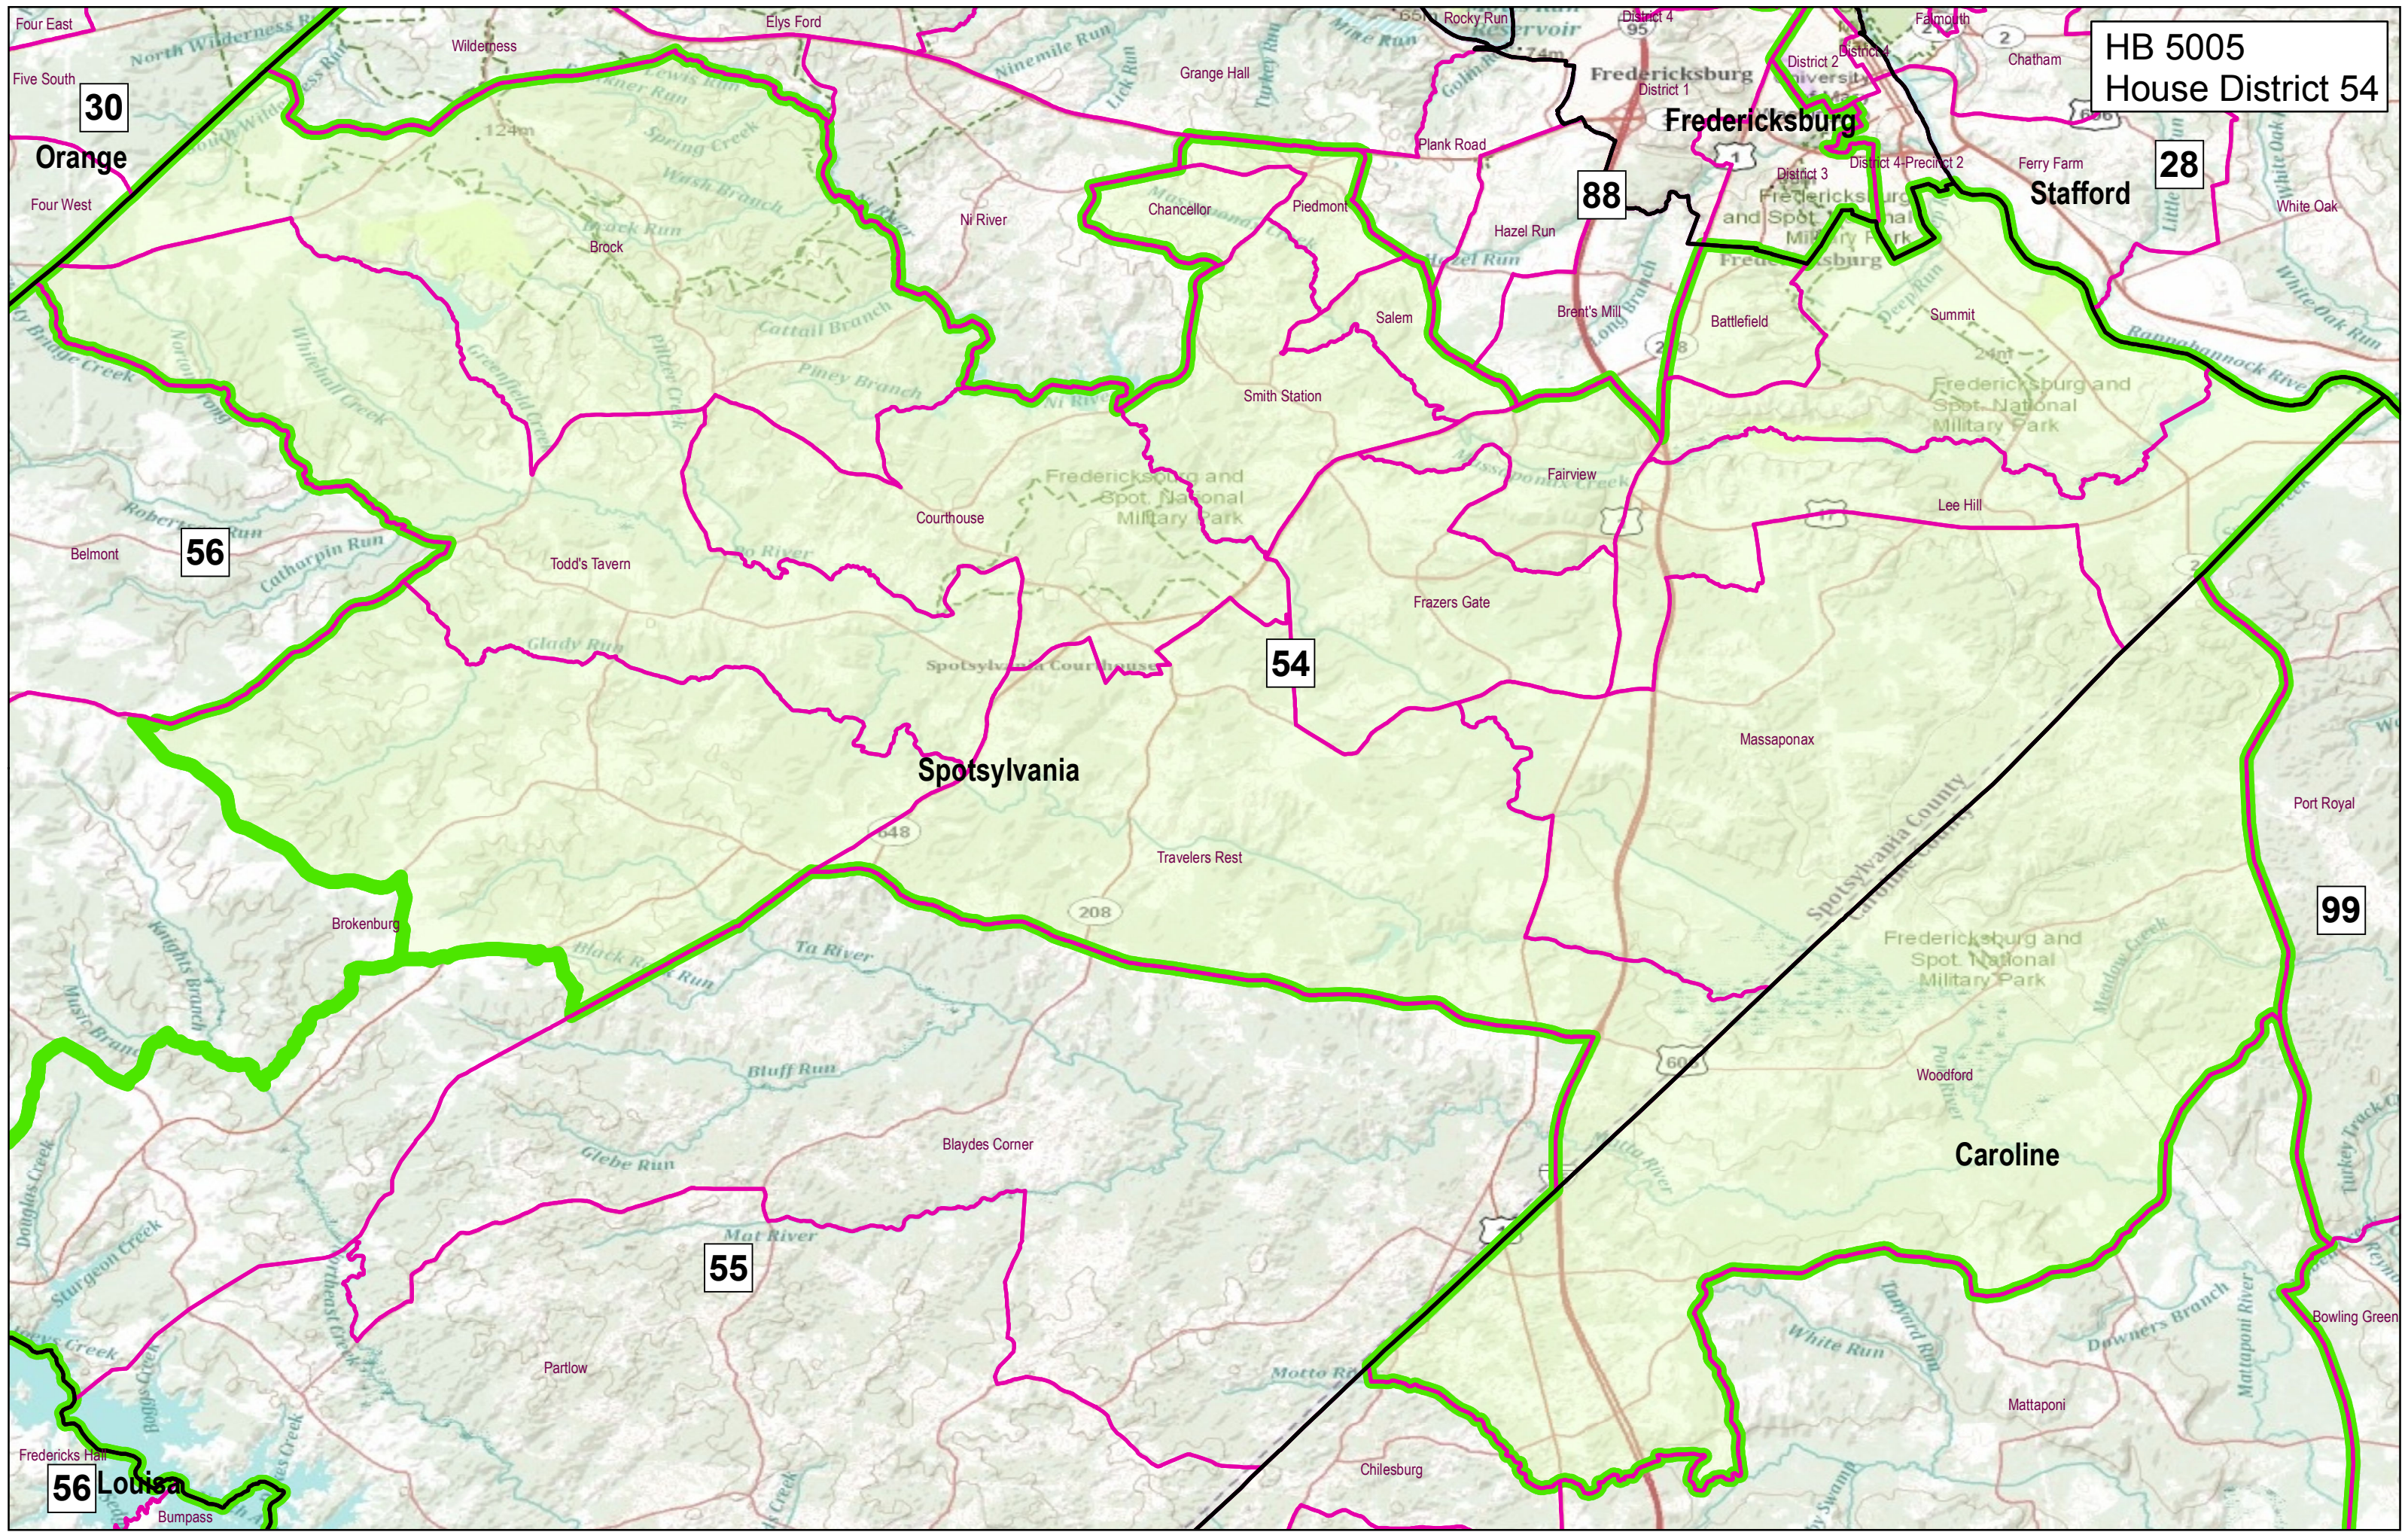

HB 5005
House District 54

30

Orange

56

56

Louisa

88

28

54

55

99

Fredericksburg

Spotsylvania

Caroline

Stafford

Four East

Five South

Four West

Fredericks Hall

Bumpass

Wilderness

Elys Ford

Grange Hall

Fredericksburg

Falmouth

Chatham

Ferry Farm

White Oak

Ni River

Chancellor

Piedmont

Hazel Run

Battlefield

Summit

Belmont

Todd's Tavern

Courthouse

Fredericksburg and Spot National Military Park

Smith Station

Salem

Brent's Mill

Lee Hill

Massaponax

Port Royal

Brokenburg

Travelers Rest

Fredericksburg and Spot National Military Park

Woodford

Blaydes Corner

Partlow

Chilesburg

Bowling Green

Mattaponi