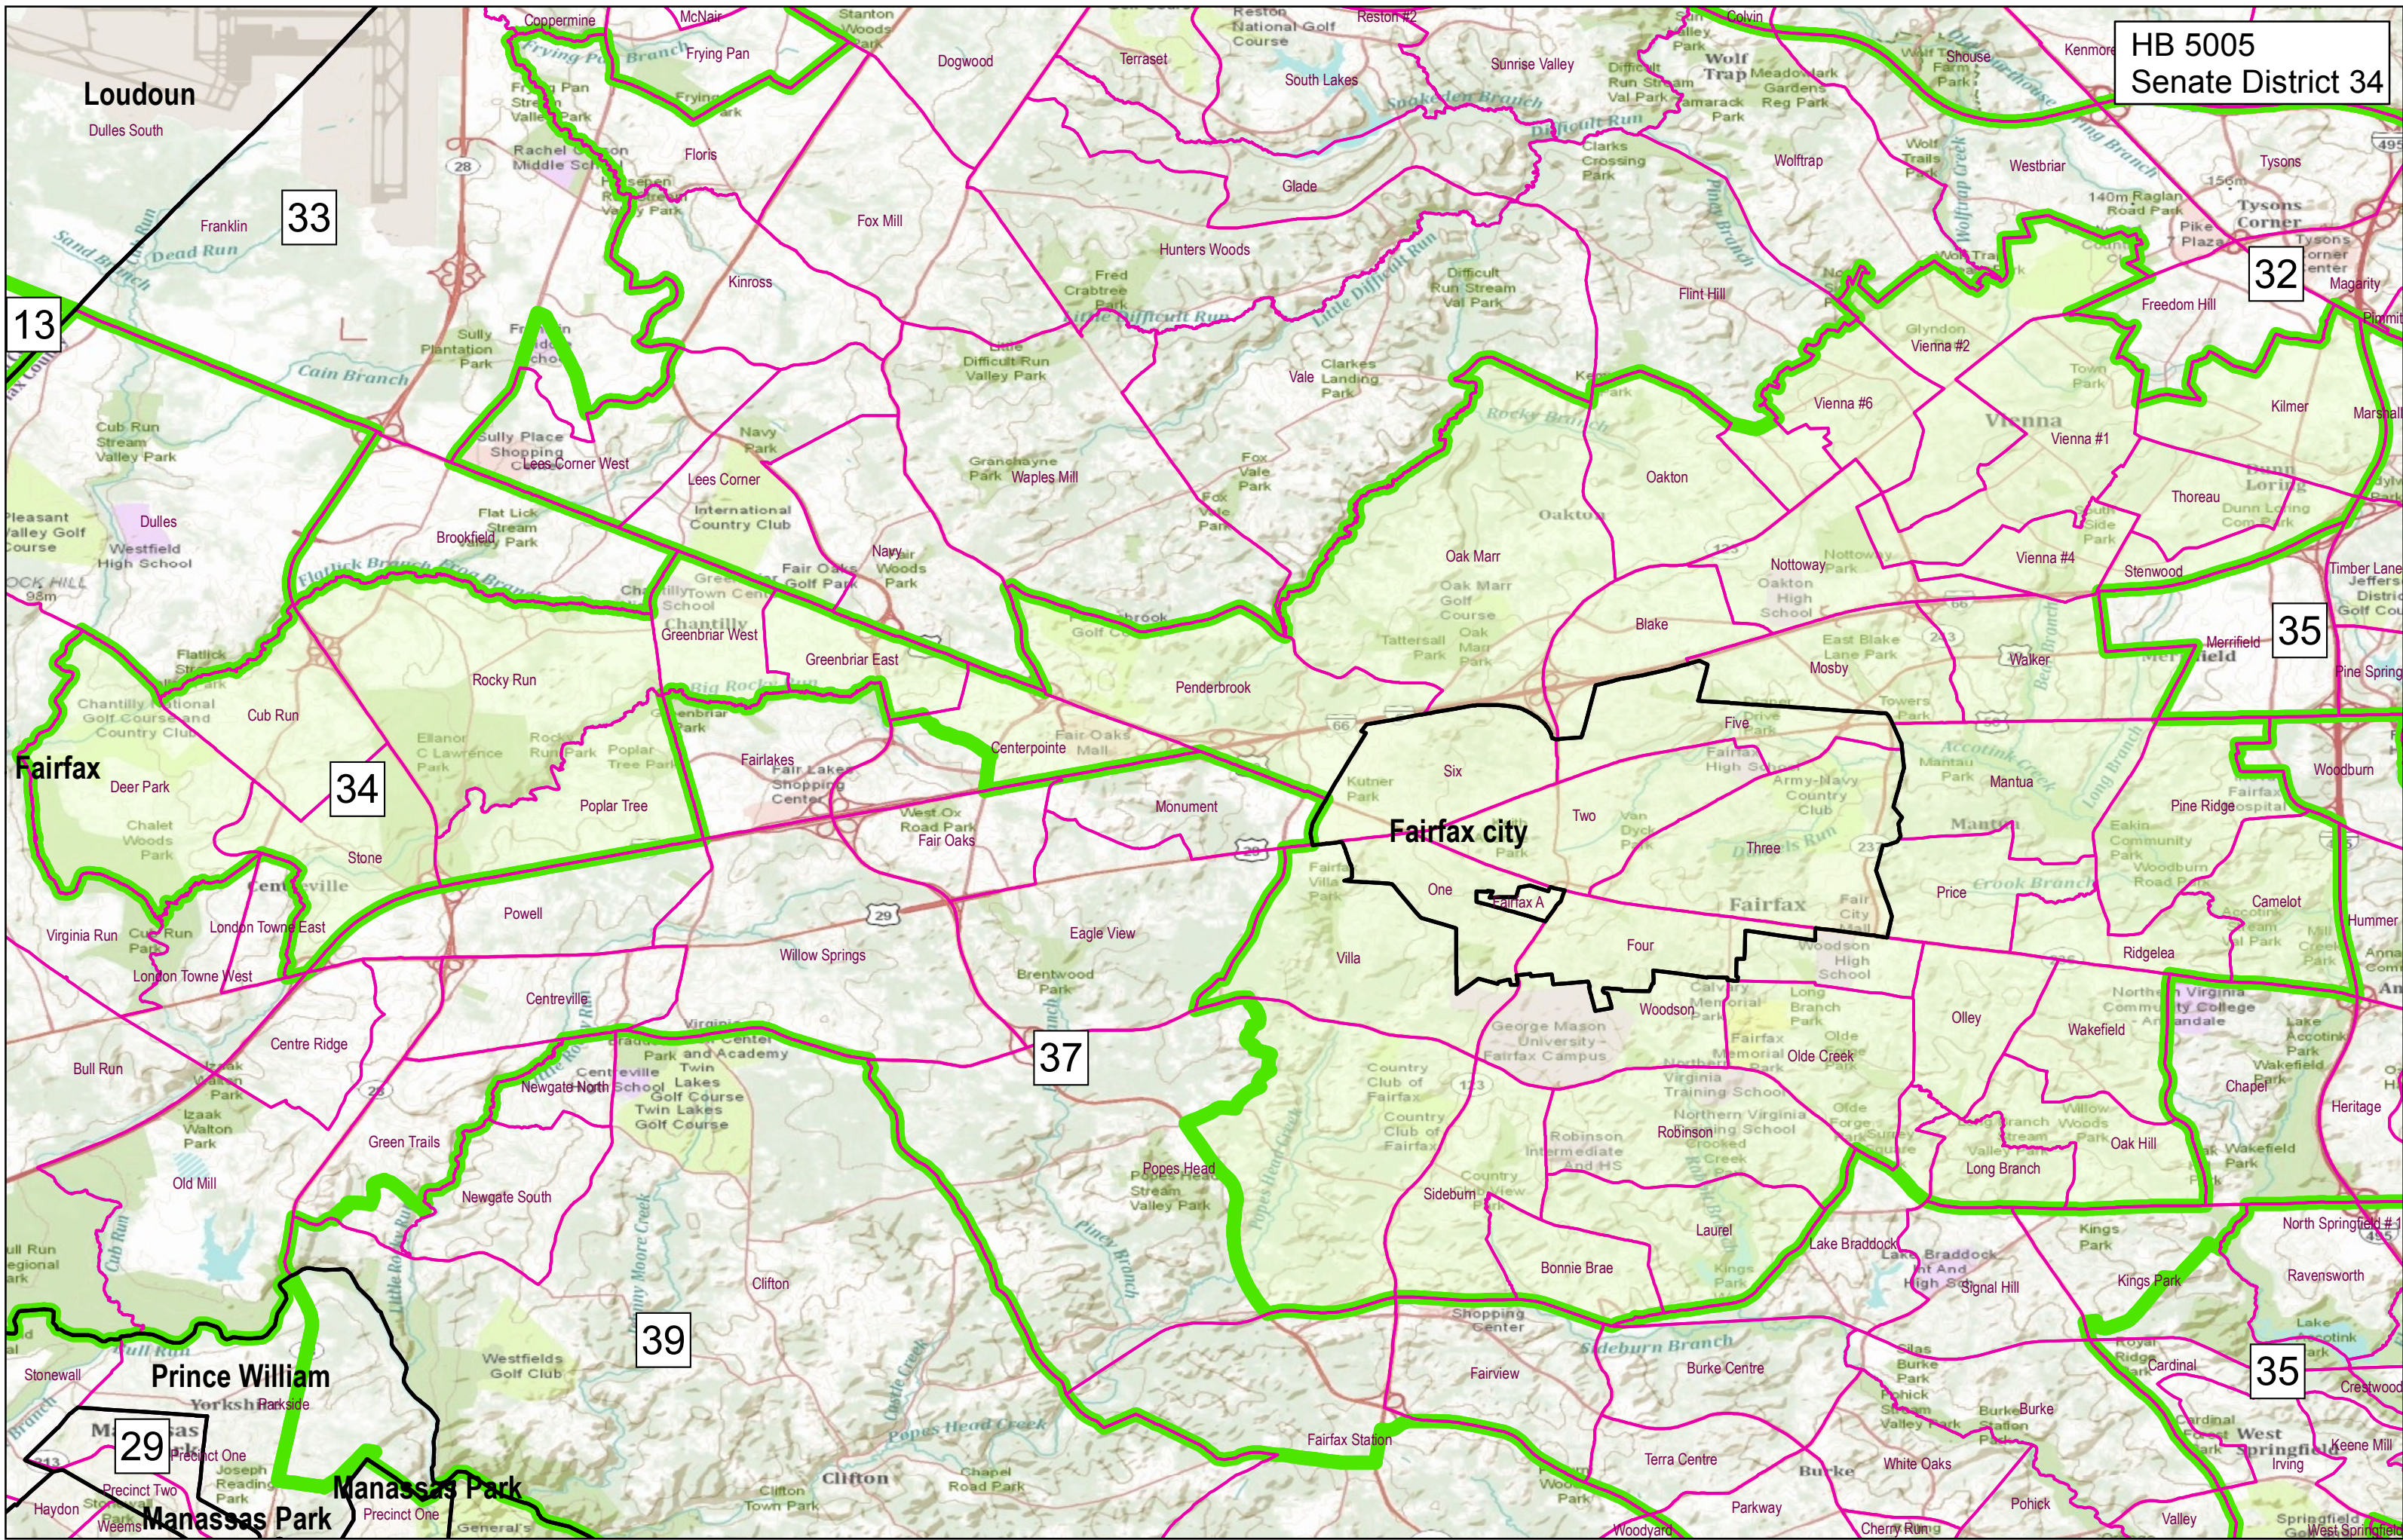

HB 5005
Senate District 34

Loudoun

13

33

32

35

Fairfax

34

Fairfax city

37

39

Prince William

29

Manassas Park

35