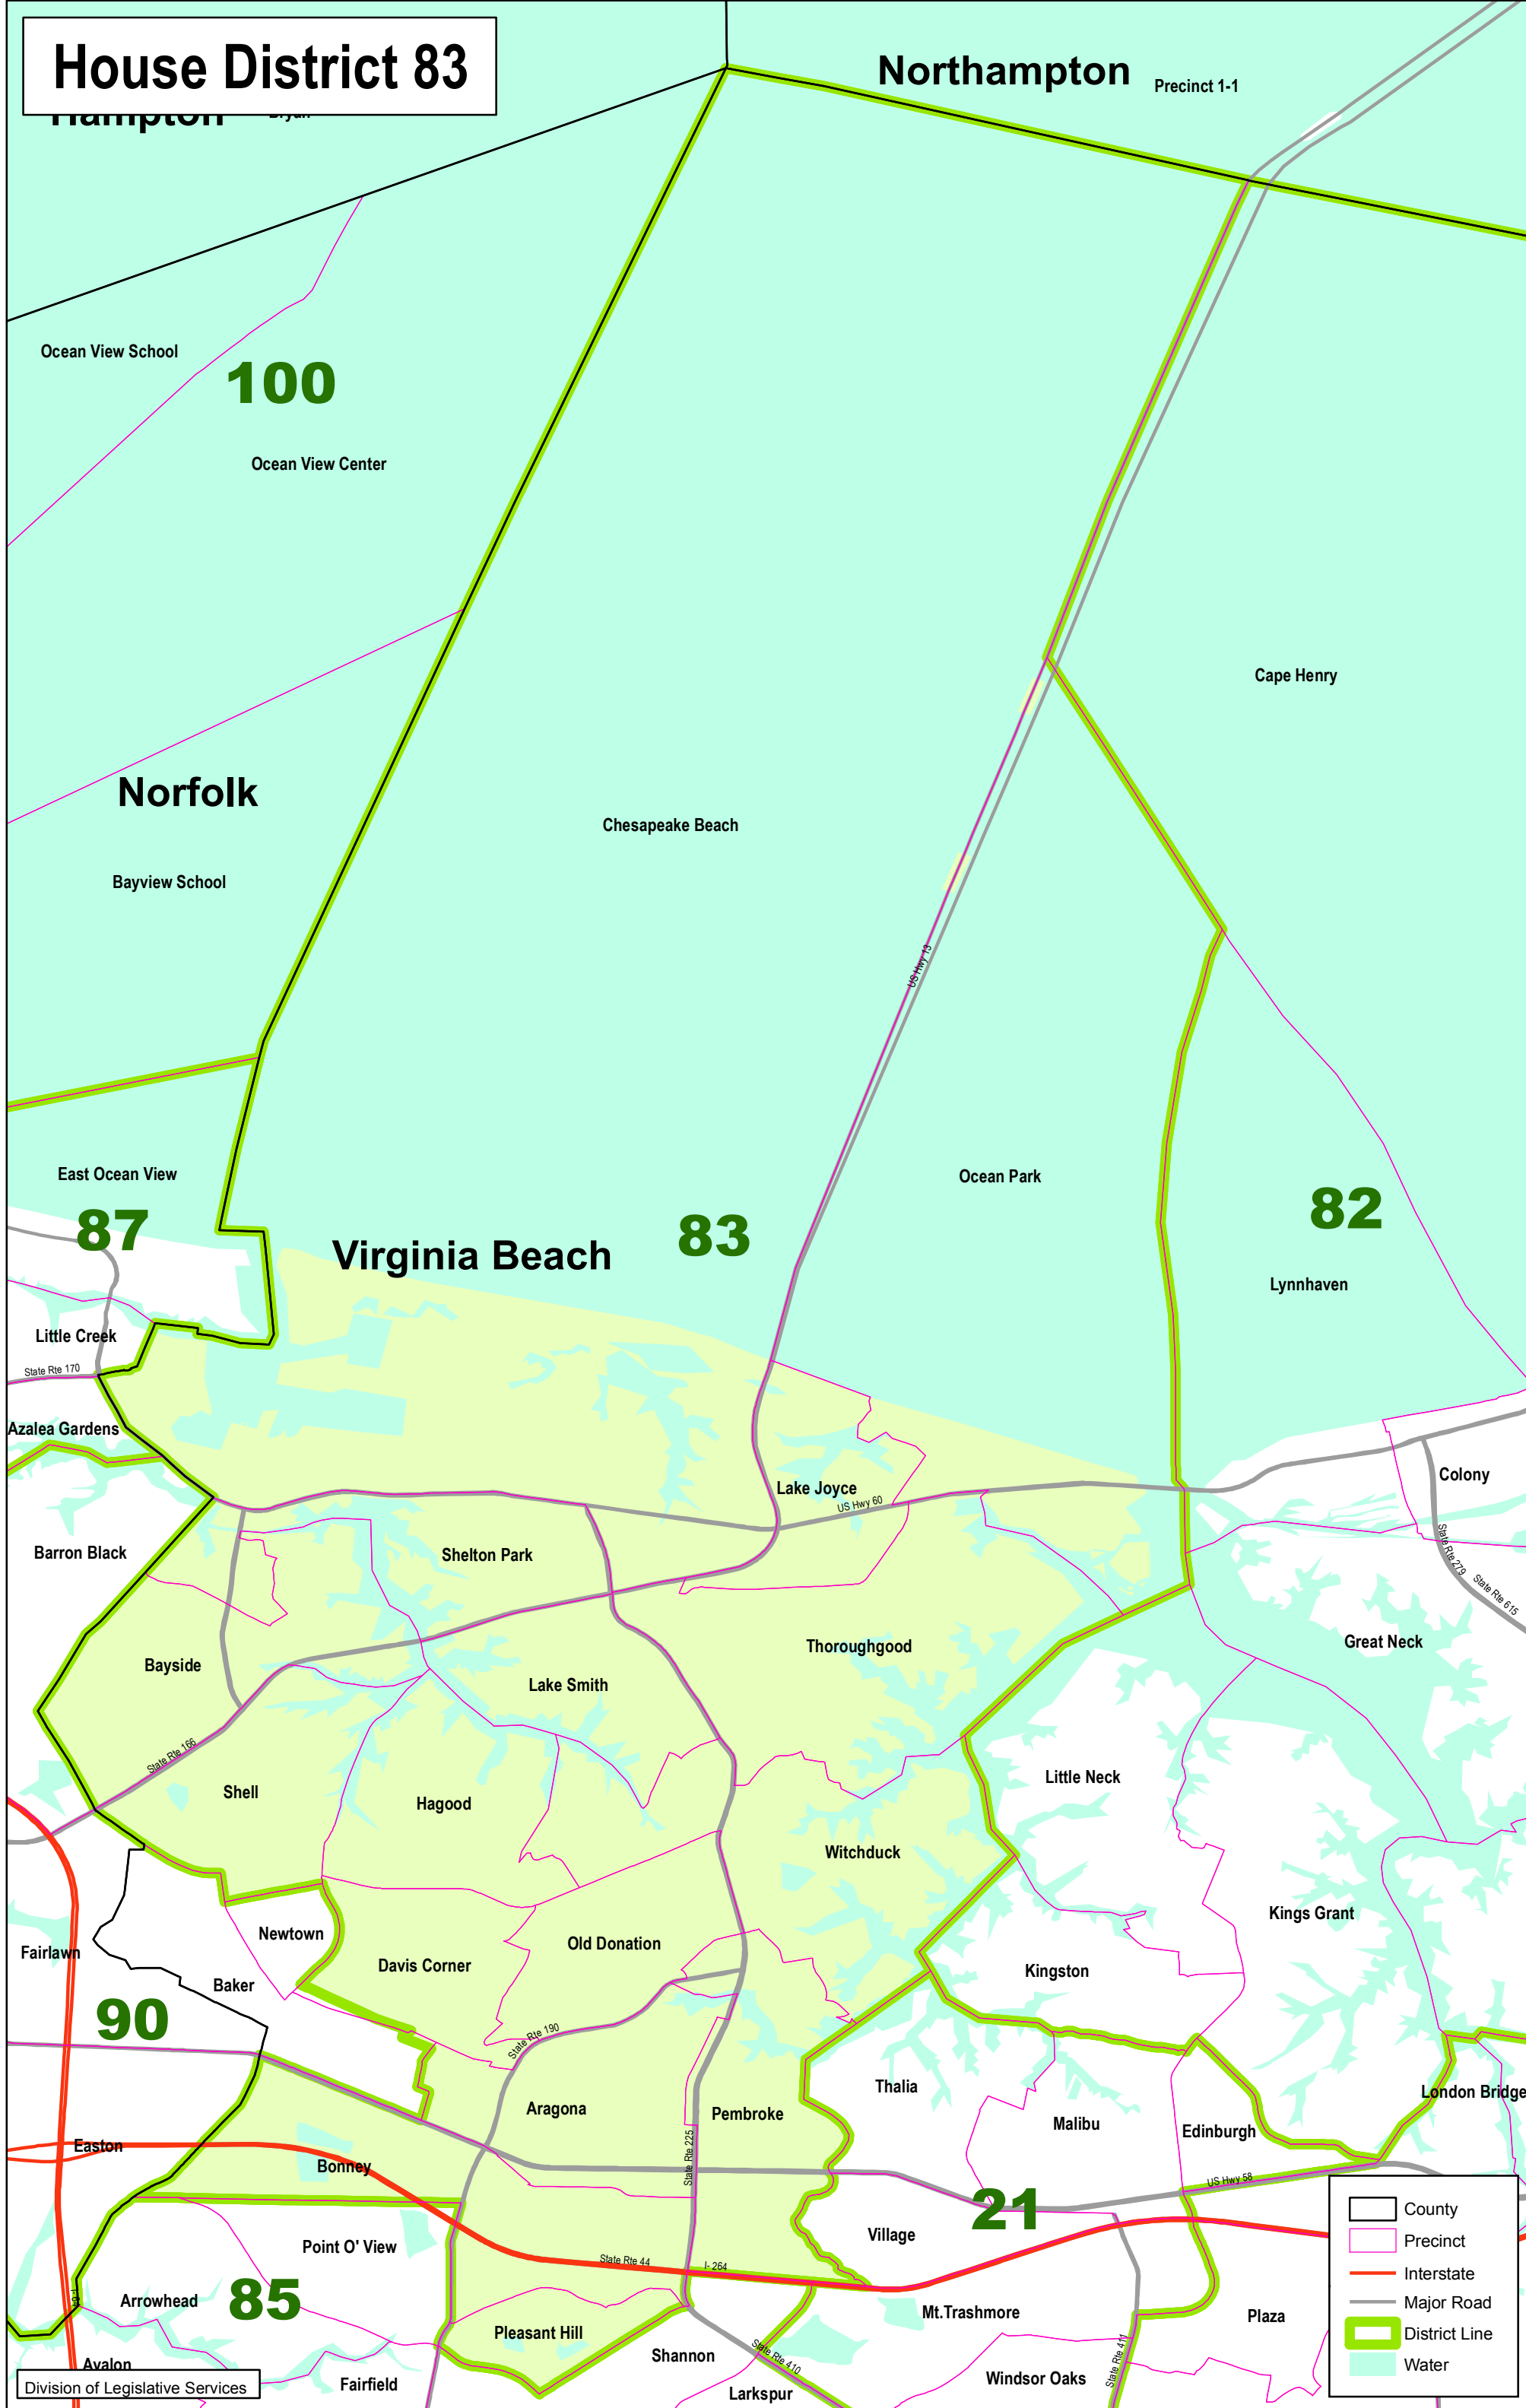

House District 83

Northampton Precinct 1-1

Ocean View School

100

Ocean View Center

Norfolk

Bayview School

Chesapeake Beach

Cape Henry

Ocean Park

82

Lynnhaven

Virginia Beach

83

East Ocean View

87

Little Creek

State Rte 170

Azalea Gardens

Barron Black

Shelton Park

Lake Joyce

US Hwy 60

Colony

State Rte 739 State Rte 615

Great Neck

Bayside

Thoroughgood

Lake Smith

Little Neck

Shell

Hagood

Witchduck

Kings Grant

Fairlawn

Newtown

Davis Corner

Old Donation

Kingston

90

Baker

State Rte 190

Aragona

Pembroke

Thalia

Malibu

Edinburgh

London Bridge

Easton

Bonney

State Rte 225

Thalia

Malibu

Edinburgh

21

Village

US Hwy 58

Point O' View

State Rte 44

I-264

Mt. Trashmore

Plaza

Arrowhead

85

Pleasant Hill

Shannon

State Rte 410

Windsor Oaks

State Rte 411

Avalon

Fairfield

Larkspur

Division of Legislative Services

	County
	Precinct
	Interstate
	Major Road
	District Line
	Water