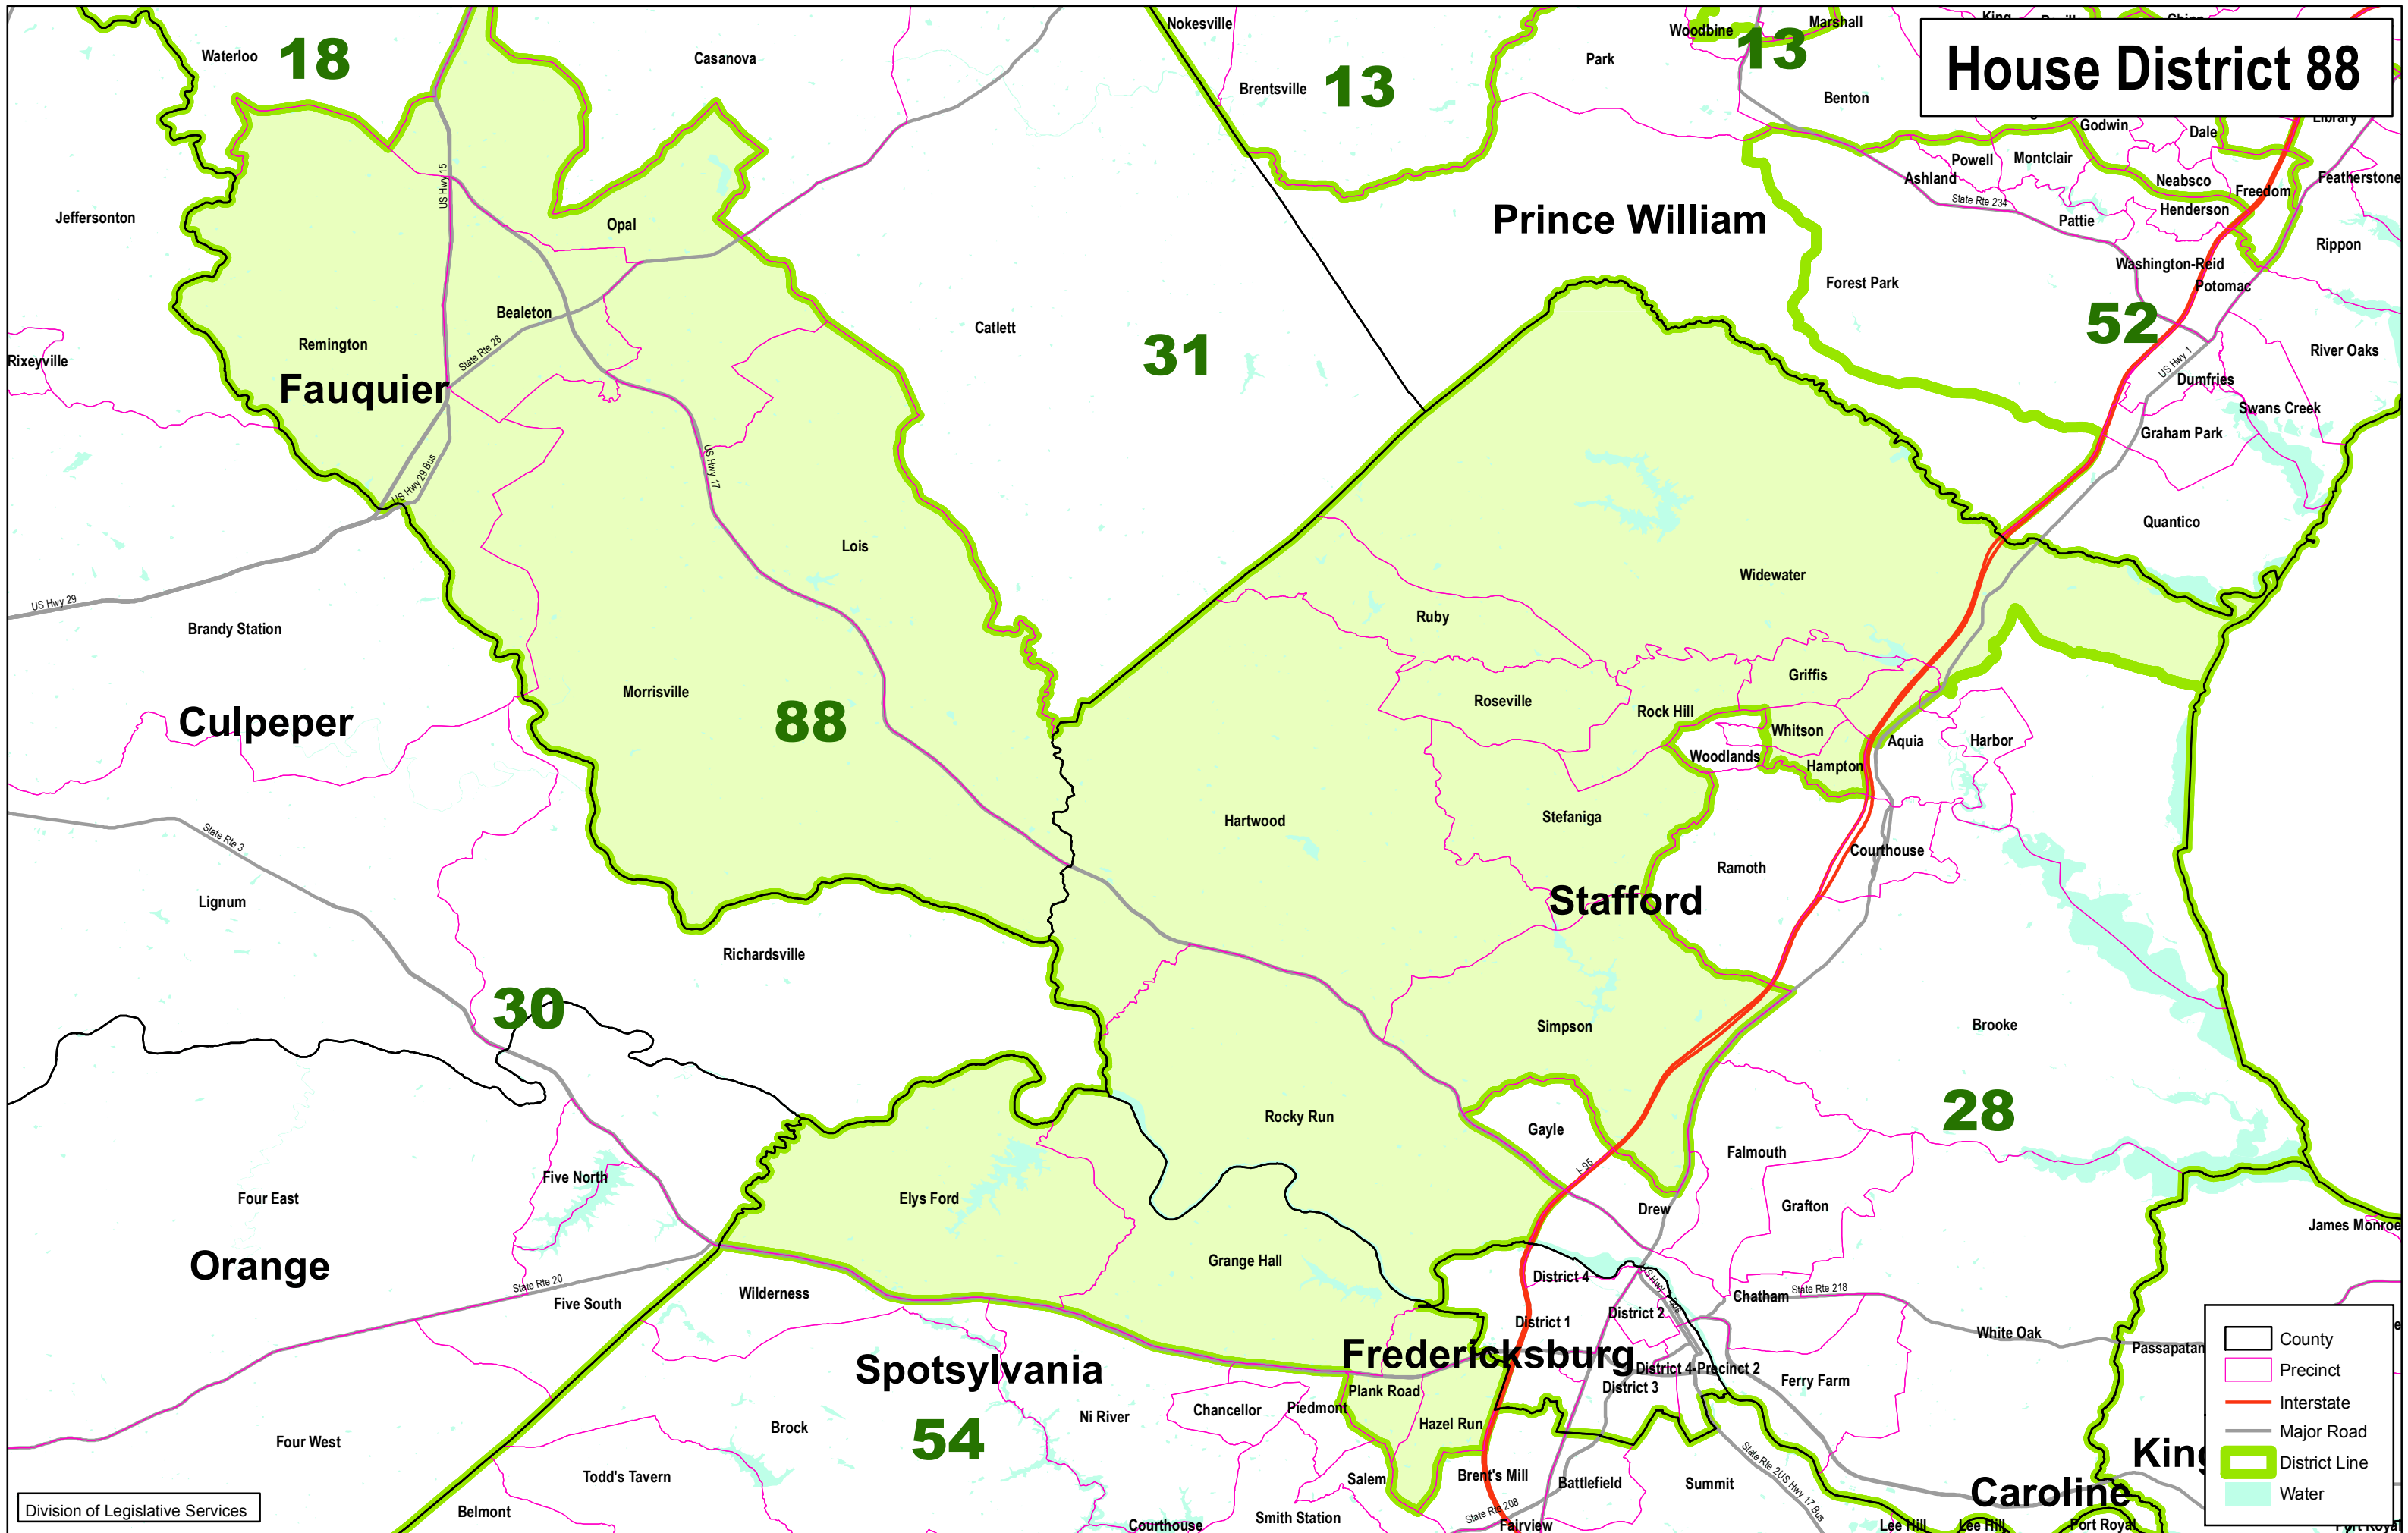

House District 88

	County
	Precinct
	Interstate
	Major Road
	District Line
	Water