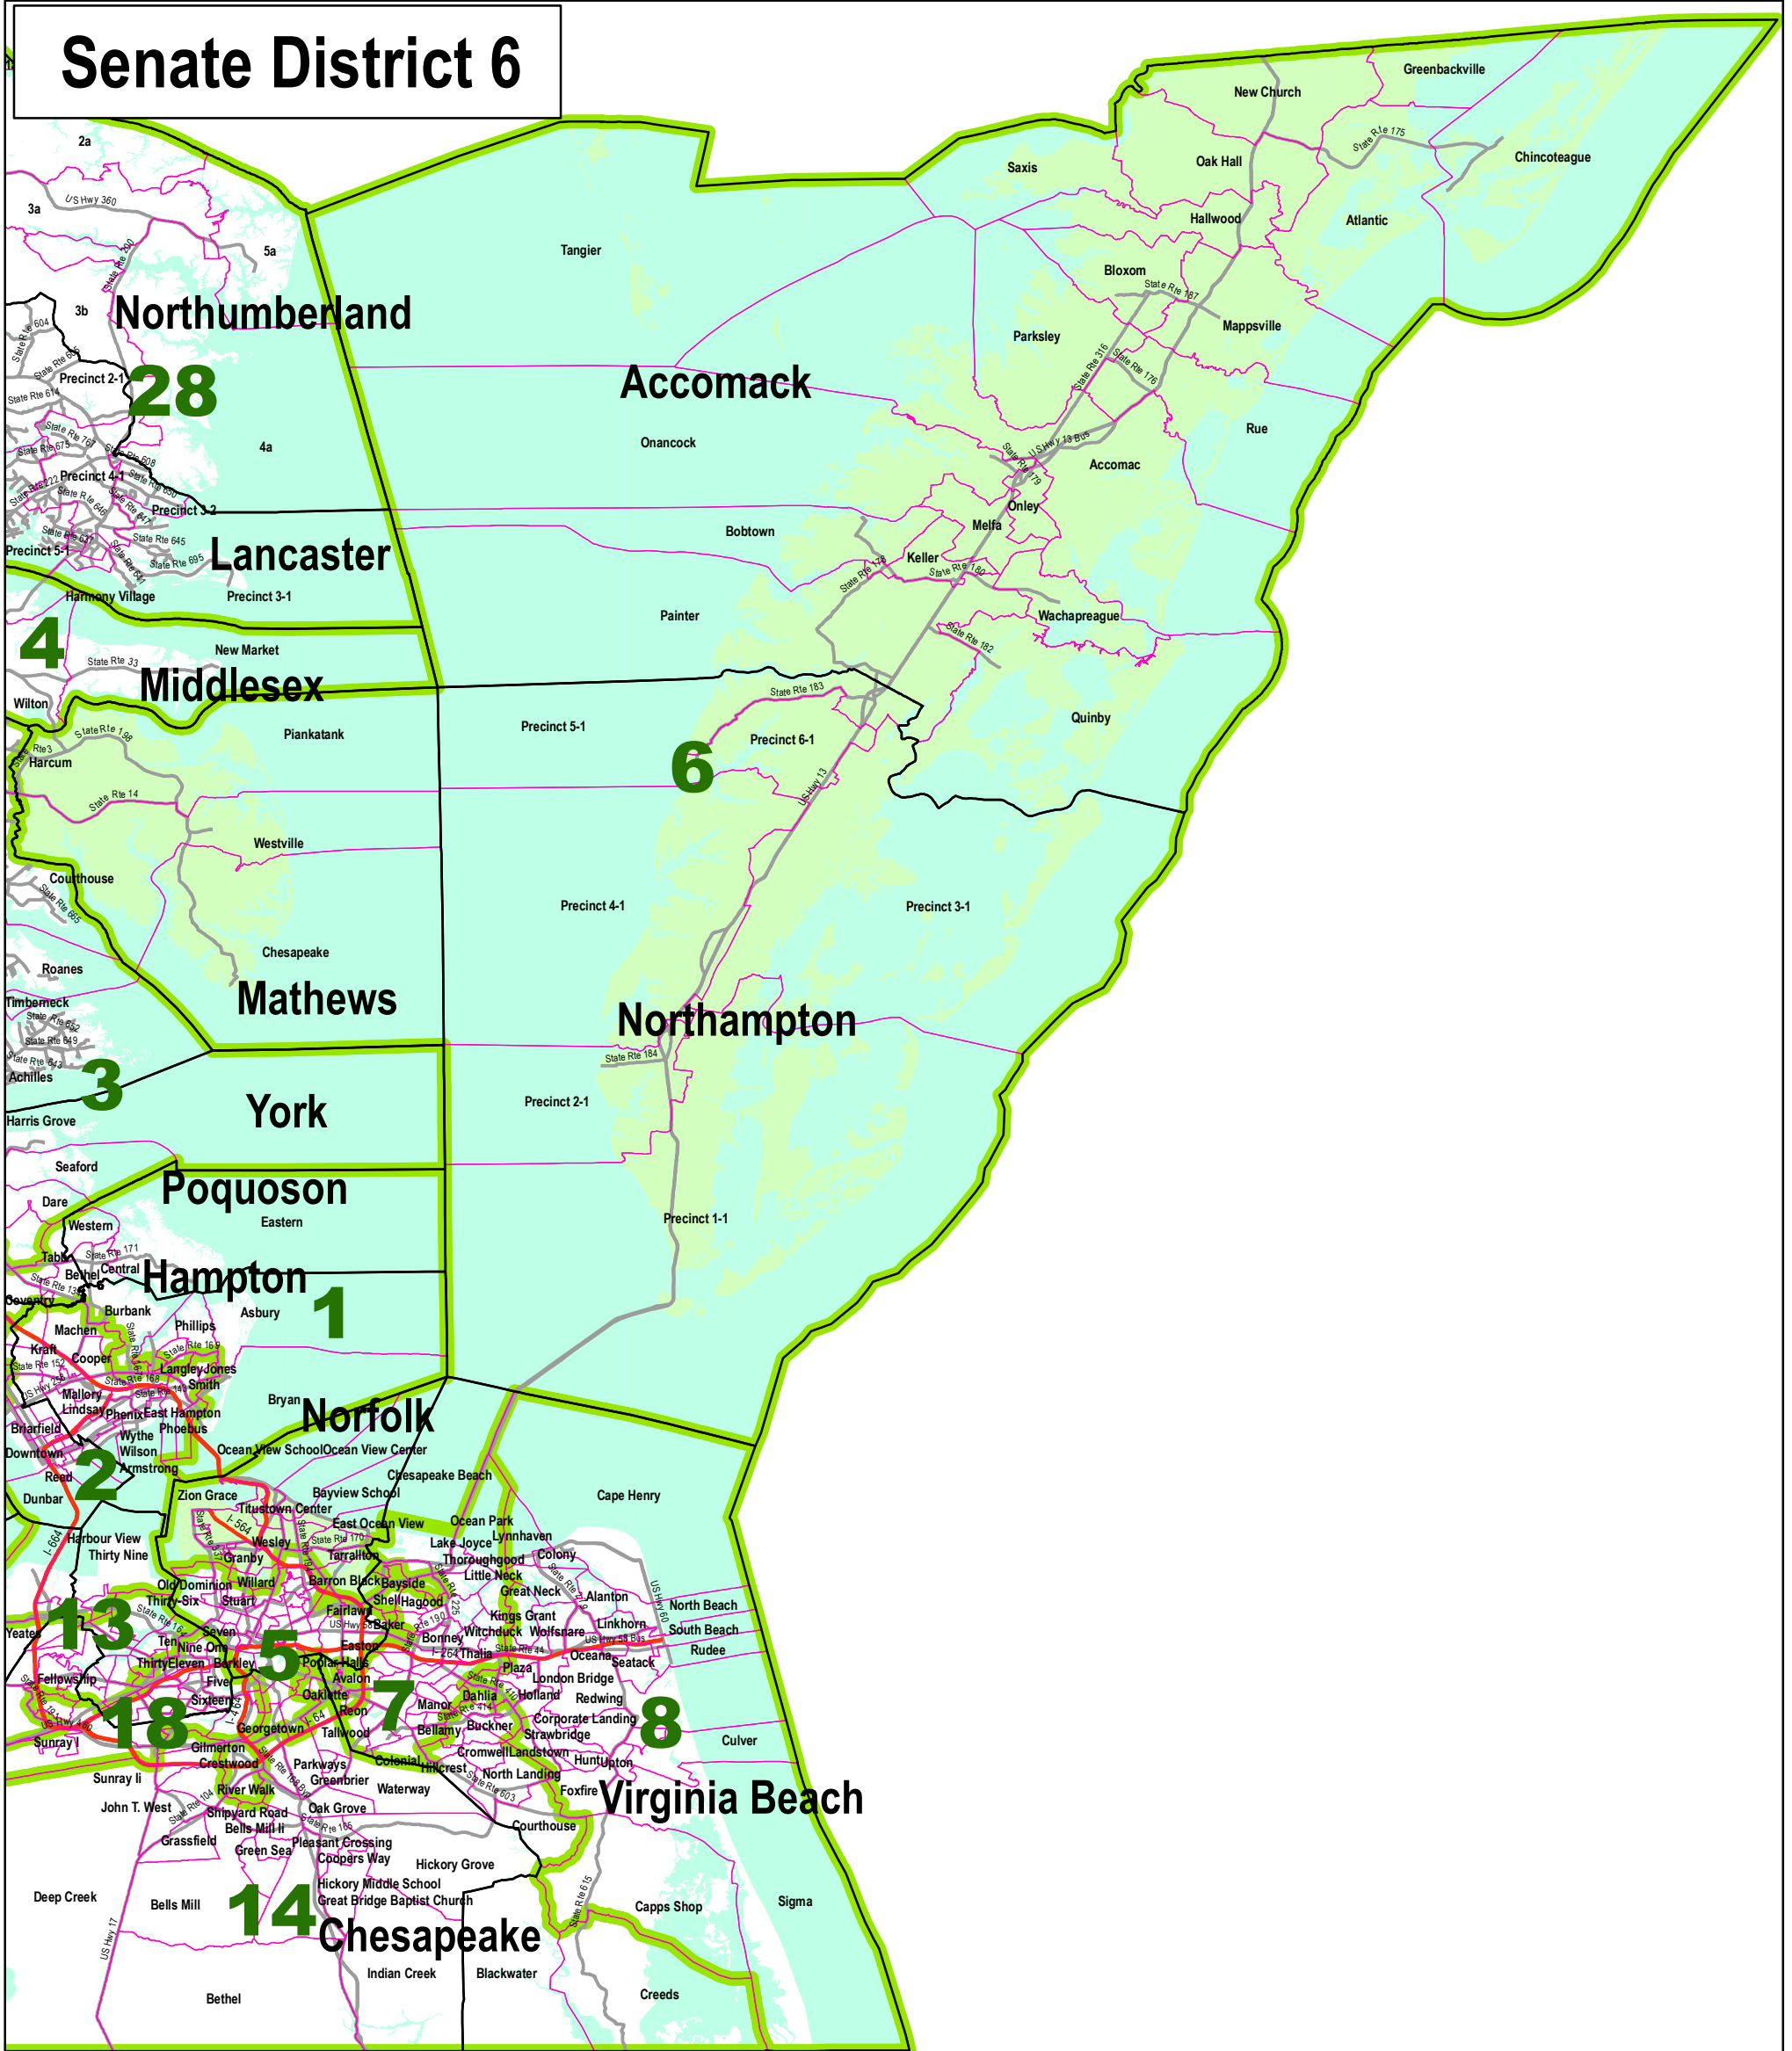

Senate District 6

Norfolk Area

- County
- Precinct
- Interstate
- Major Road
- District Line
- Water