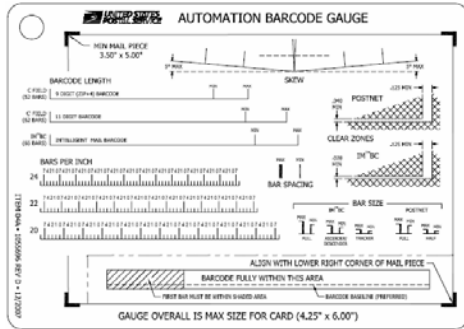

Intelligent Mail® Barcode Resources

»USPS Rapid Information Bulletin Board System (RIBBS) <http://ribbs.usps.gov/onecodesolution/>

- Specification, Resource Guide, FAQ, presentations and more...
- Free encoder software and fonts
- Online encoding/decoding tool

»Manual IM barcode validation tools

Automation Barcode Gauge

Item 04A (available from your local Mailpiece Design Analyst)

<http://pe.usps.gov/mpdesign/mpdfr_mda_intro.asp>