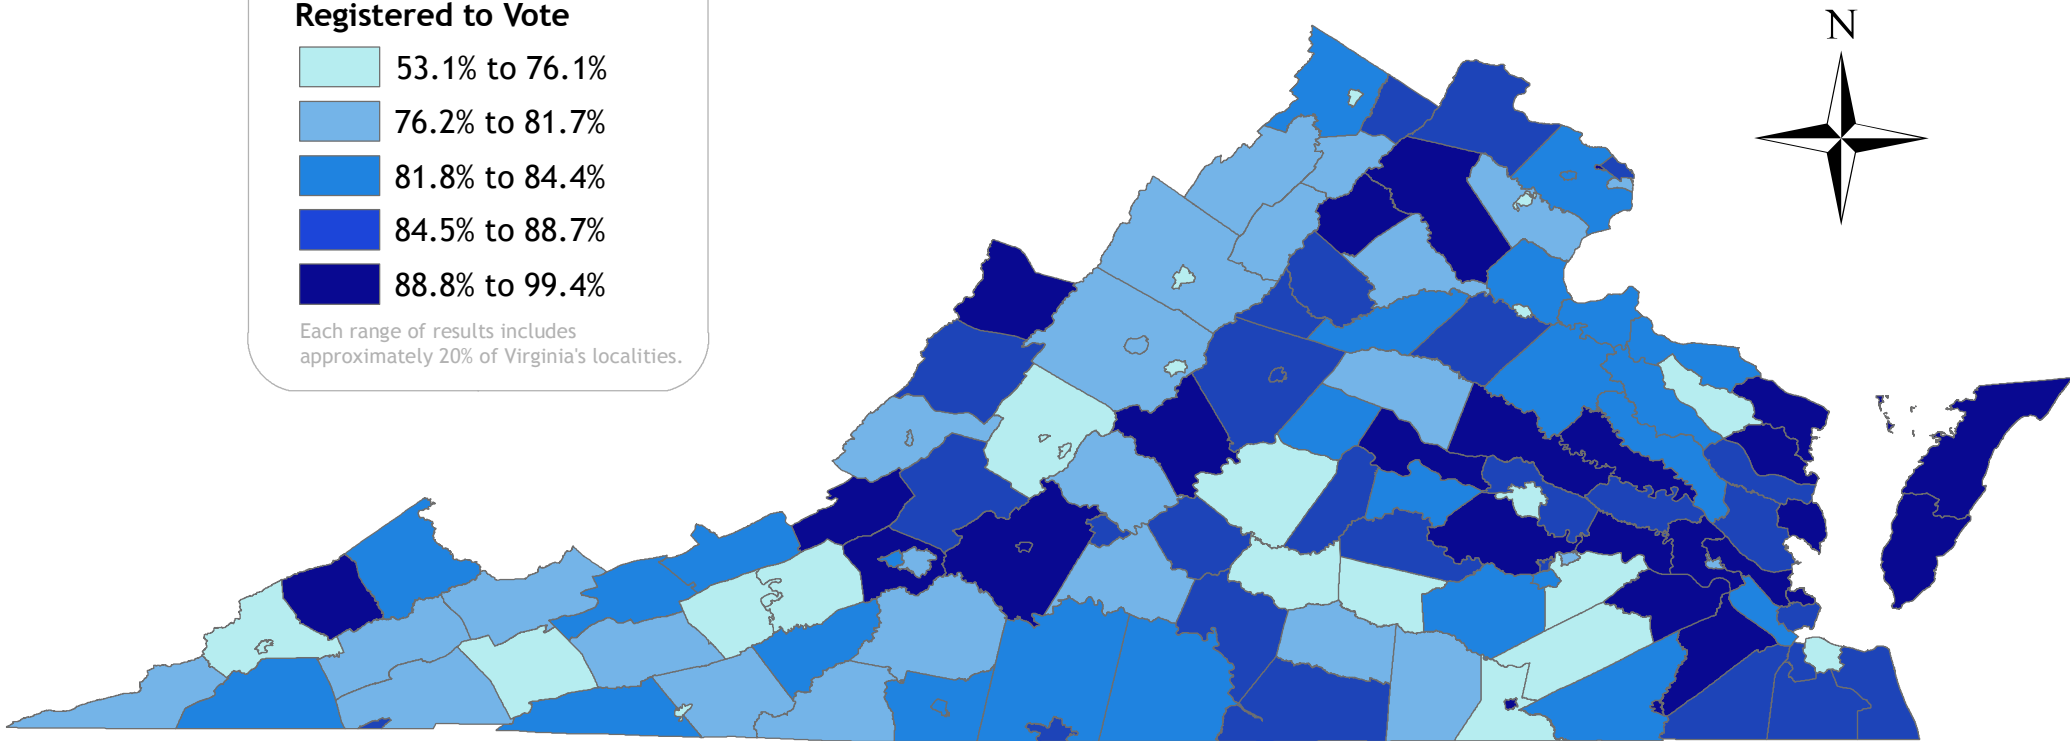

Voter Registration, 2013

Percentage of the Voting Age Population Registered to Vote

- 53.1% to 76.1%
- 76.2% to 81.7%
- 81.8% to 84.4%
- 84.5% to 88.7%
- 88.8% to 99.4%

Each range of results includes approximately 20% of Virginia's localities.

0 40 80 160 Miles

NOTE: More information, including data sources, is available on Virginia Performs.