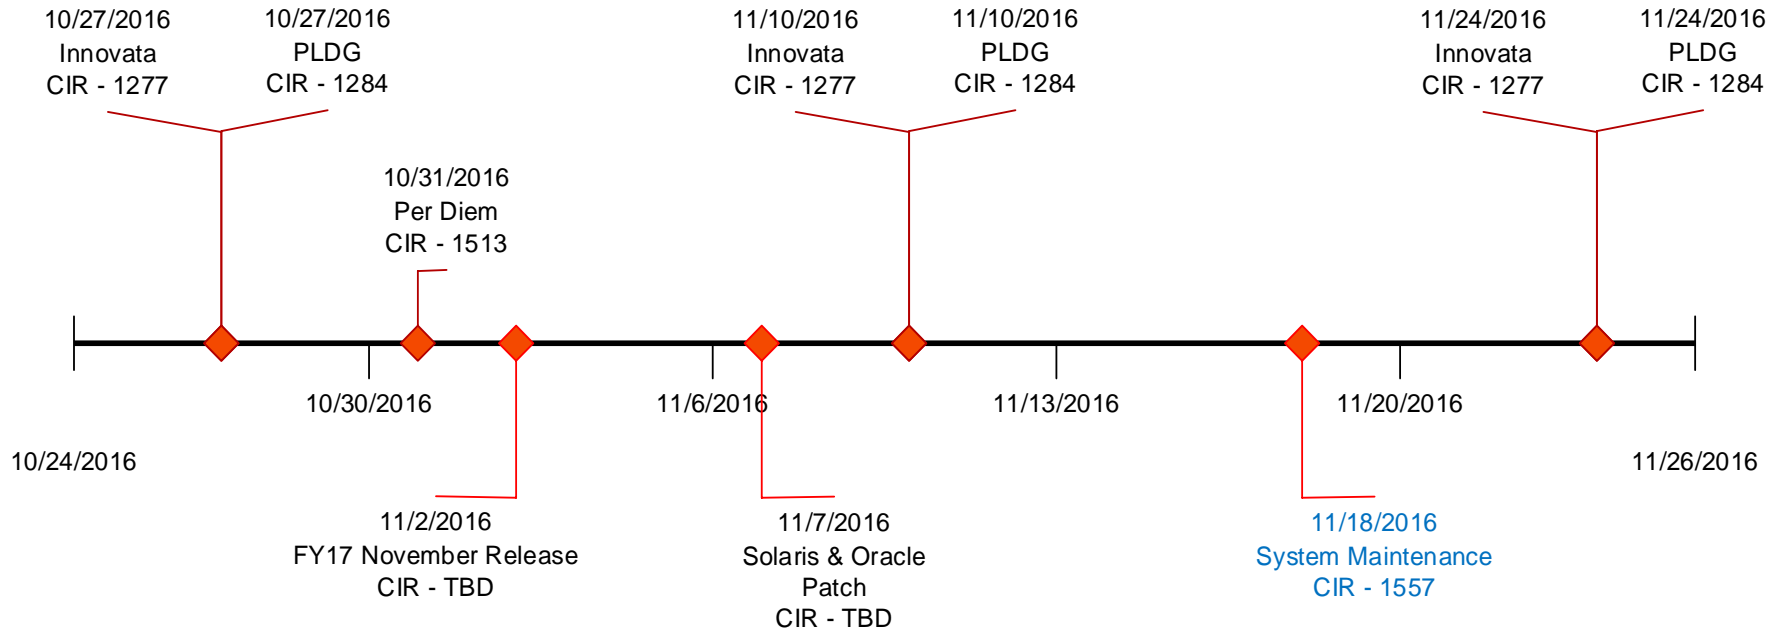

EWTS - DTS Maintenance Schedule as of 10/24/2016

Downtime Summary	
Date	Downtime
11/18/2016	6 Hrs. / 2300
N/A	N/A

Current DTS Baseline	As Of
1.7.3.39	10/05/2016

PROD - DTS Maintenance Schedule as of 10/24/2016

Downtime Summary	
Date	Downtime
11/25/2016	6 Hrs. / 2300
N/A	N/A

Current DTS Baseline	As Of
1.7.3.39	10/08/2016