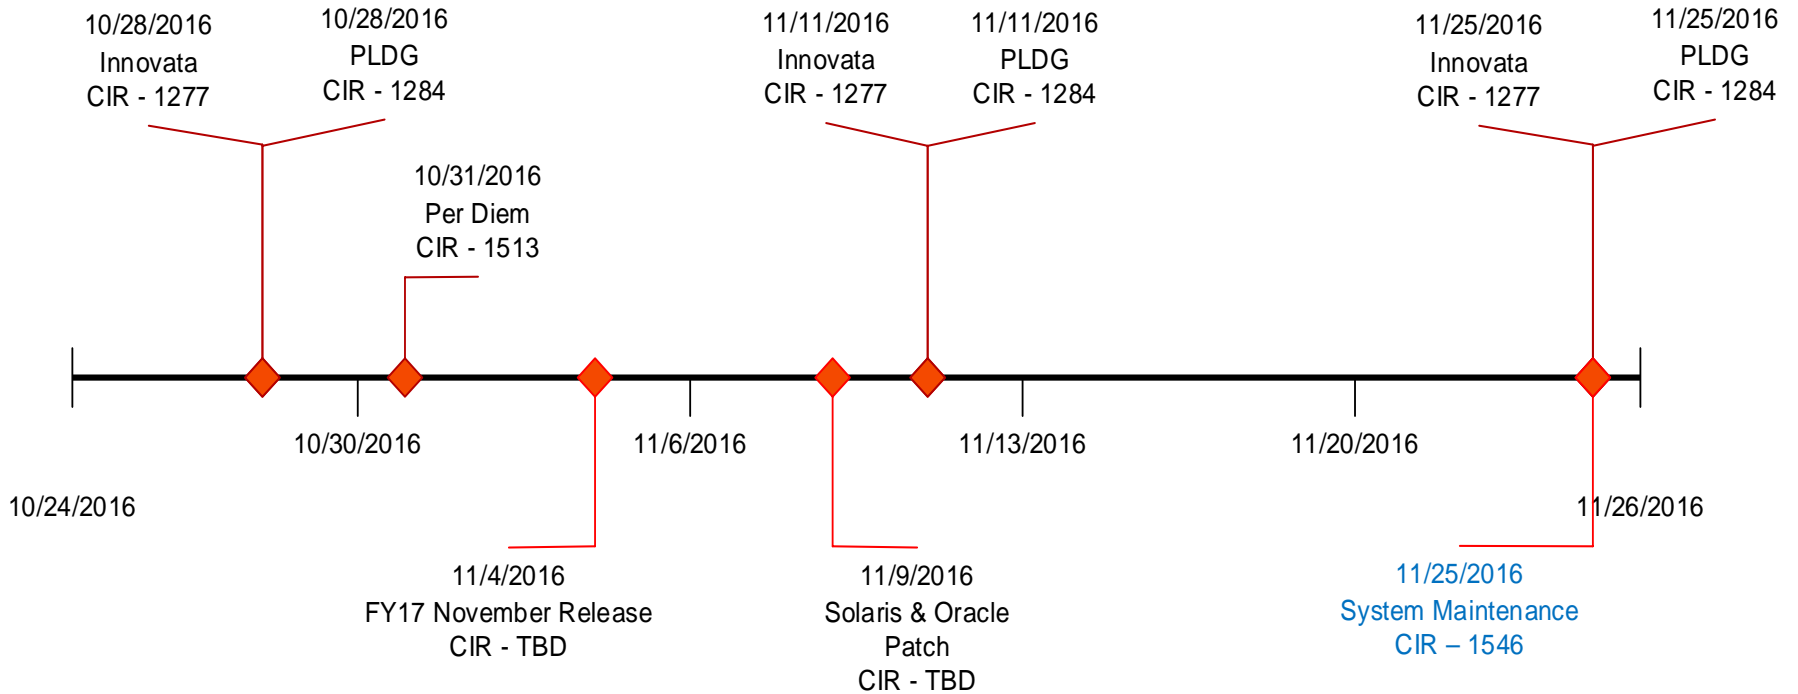

EWTS - DTS Maintenance Schedule as of 10/24/2016

Downtime Summary	
Date	Downtime
11/18/2016	6 Hrs. / 2300
N/A	N/A

Current DTS Baseline	As Of
1.7.3.39	10/05/2016

PROD - DTS Maintenance Schedule as of 10/24/2016

Downtime Summary	
Date	Downtime
11/25/2016	6 Hrs. / 2300
N/A	N/A

Current DTS Baseline	As Of
1.7.3.39	10/08/2016