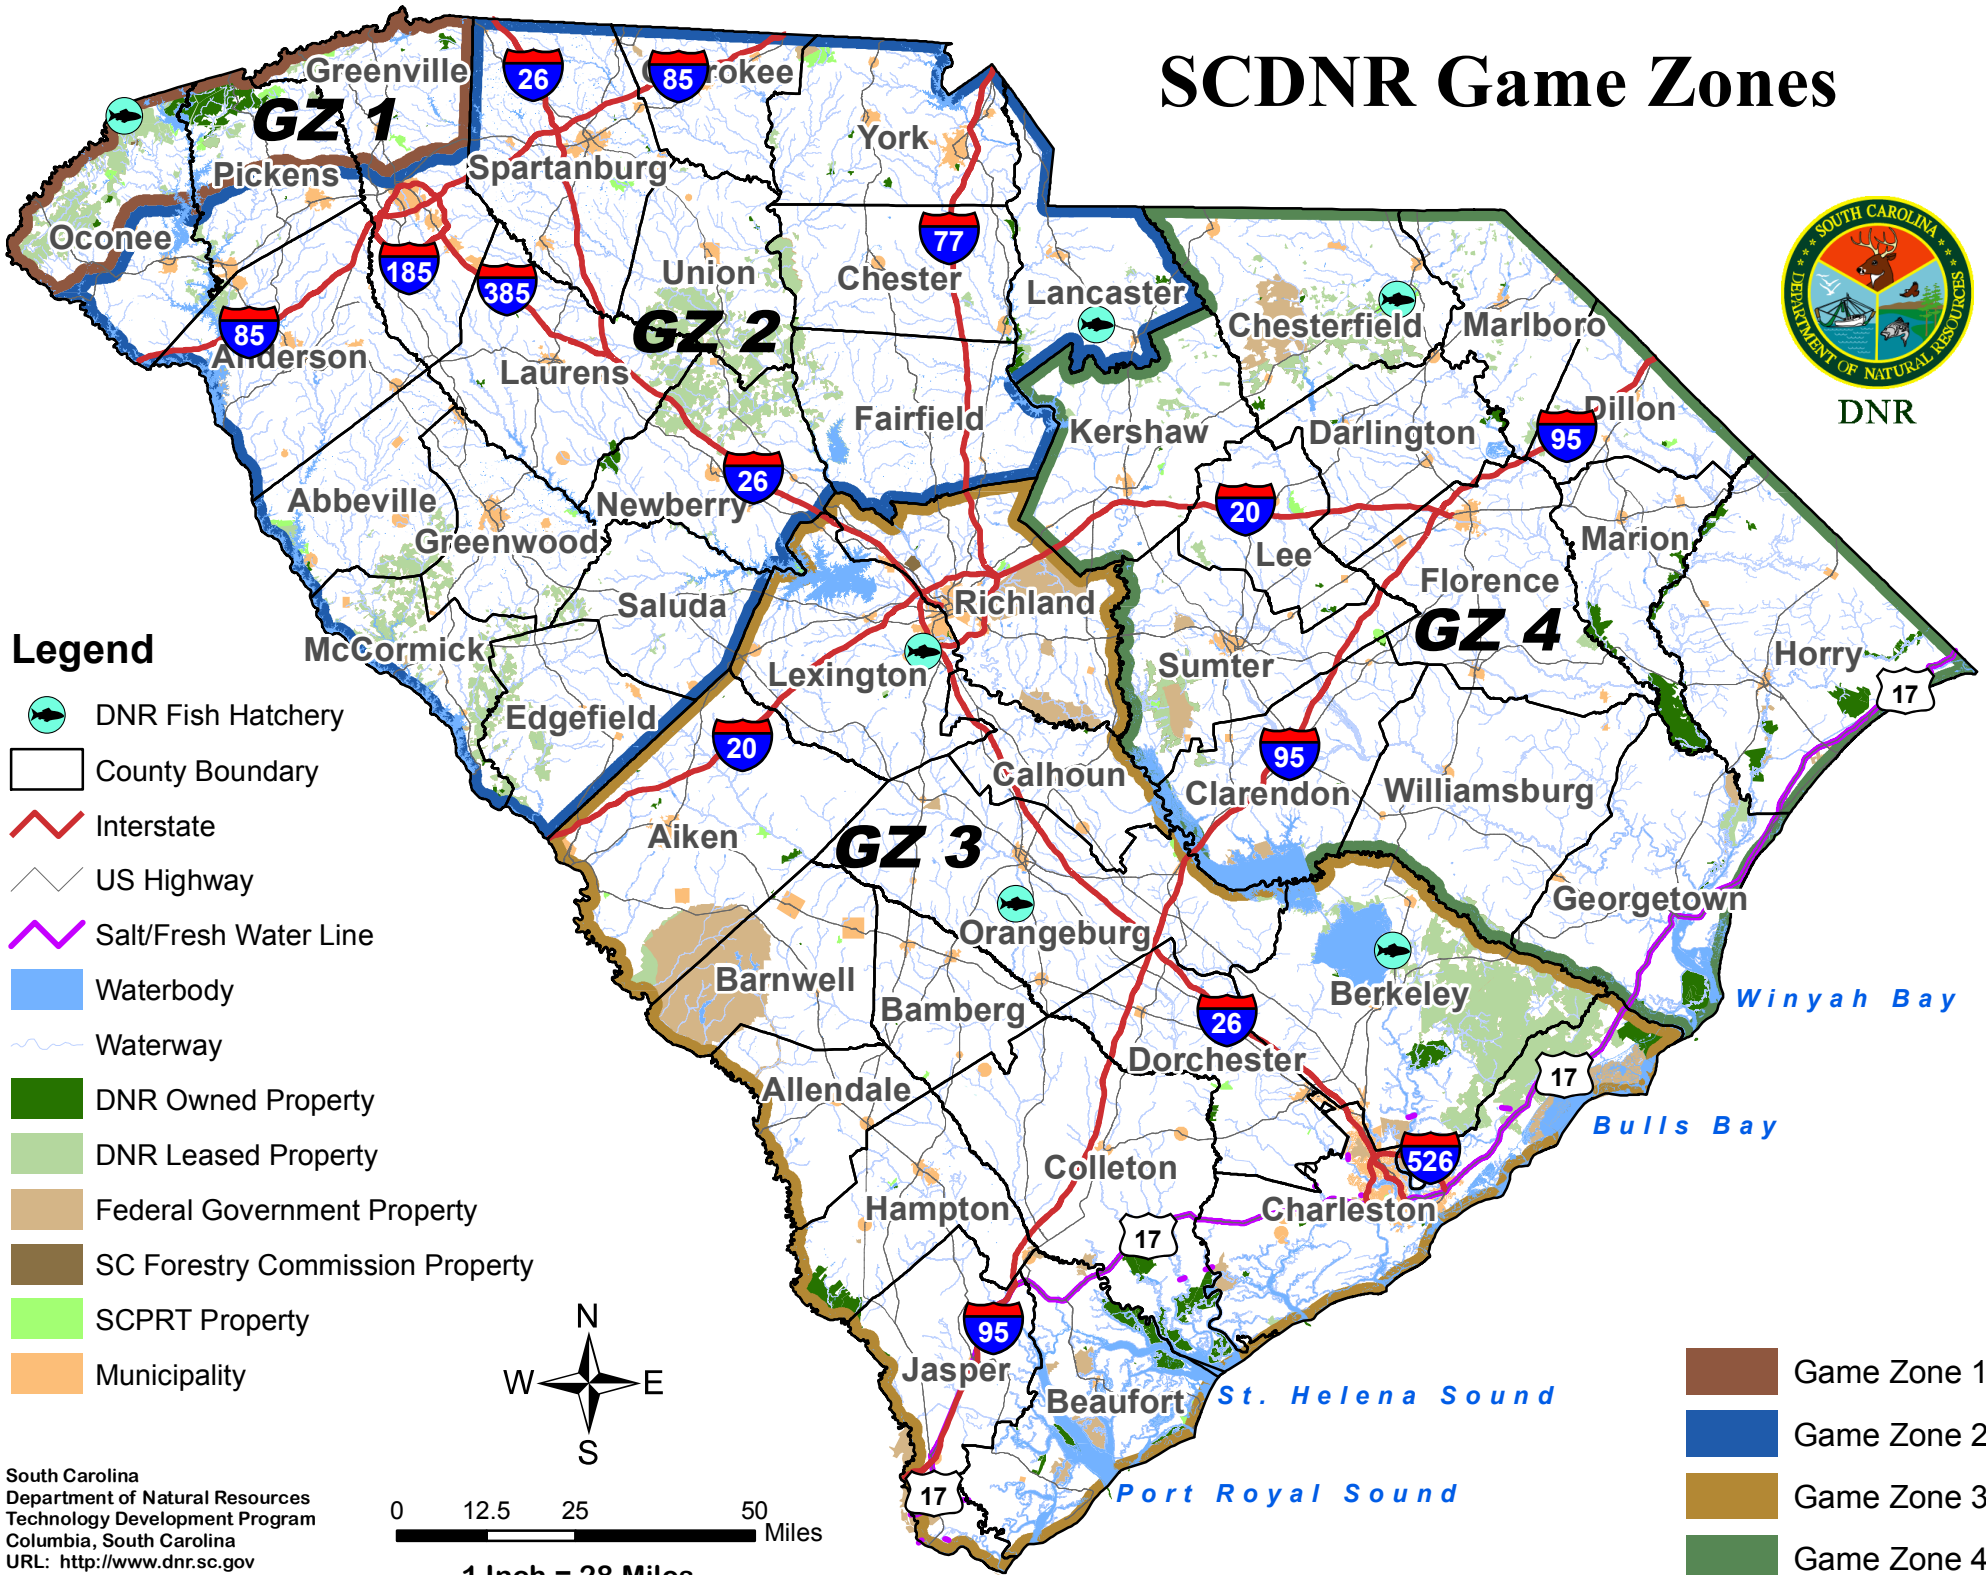

SCDNR Game Zones

DNR

Legend

- DNR Fish Hatchery
- County Boundary
- Interstate
- US Highway
- Salt/Fresh Water Line
- Waterbody
- Waterway
- DNR Owned Property
- DNR Leased Property
- Federal Government Property
- SC Forestry Commission Property
- SCPRT Property
- Municipality

- Game Zone 1
- Game Zone 2
- Game Zone 3
- Game Zone 4

1 Inch = 28 Miles