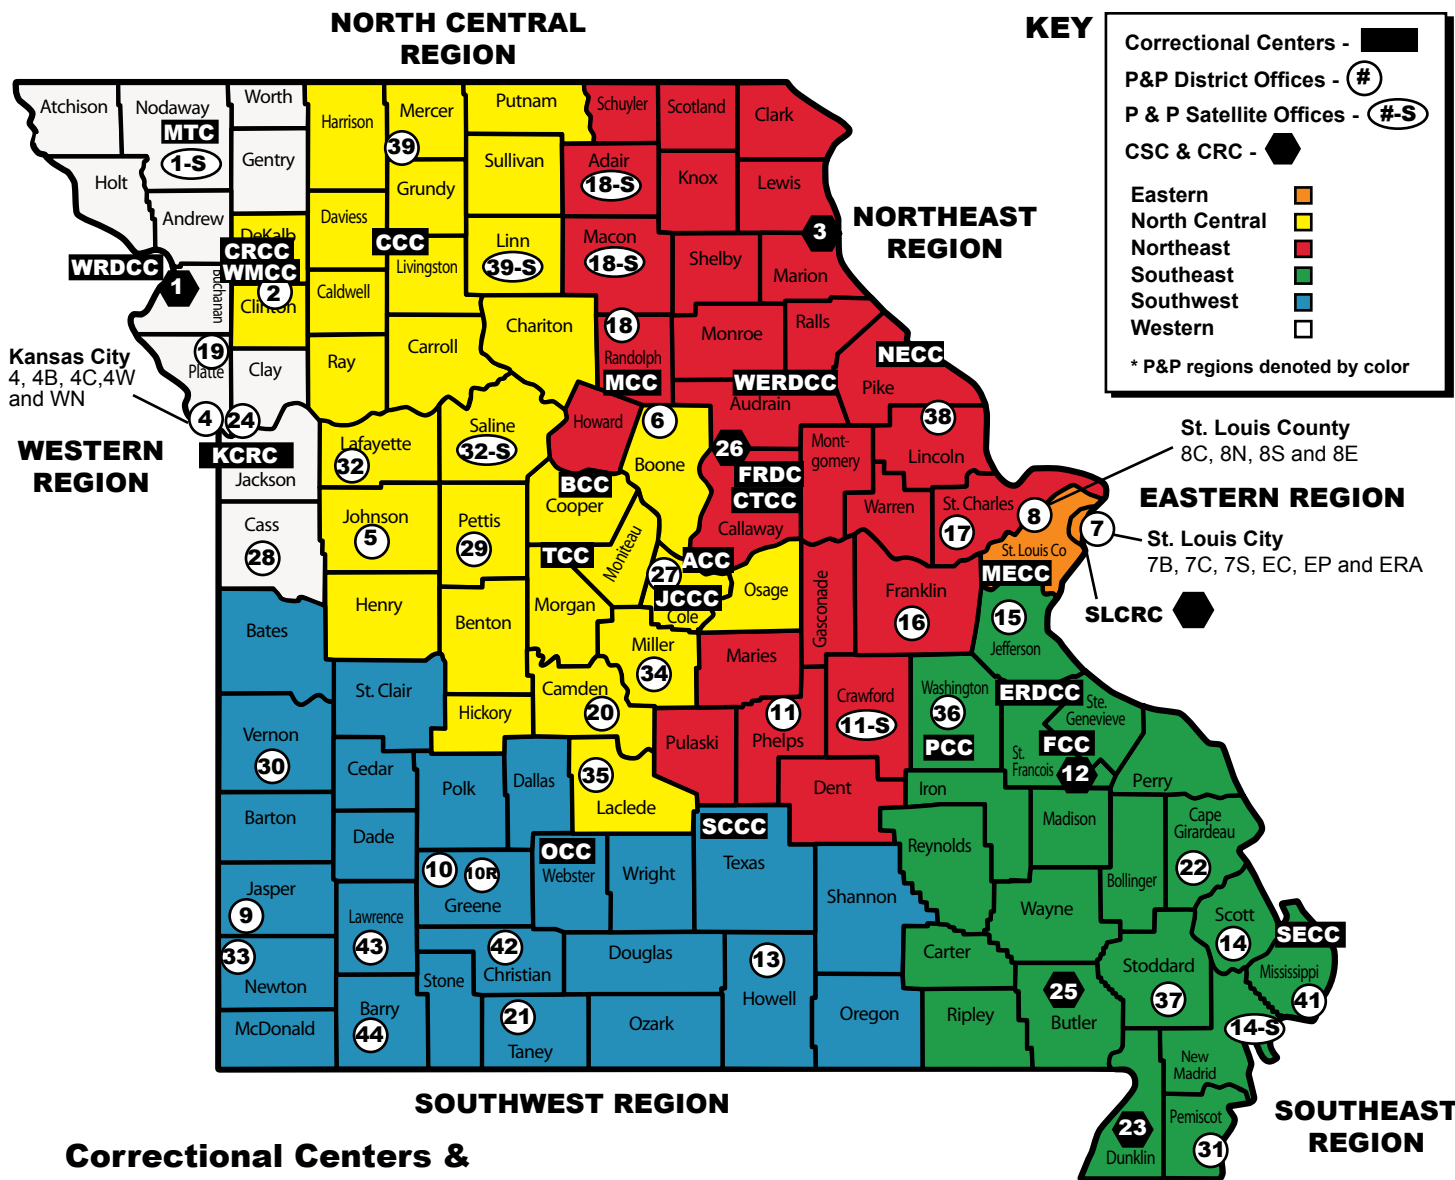

Correctional Institutions and Probation & Parole Offices

Correctional Centers & Institutional Parole Region

ACC - Algoa Correctional Center, Jefferson City
 BCC - Boonville Correctional Center, Boonville
 CCC - Chillicothe Correctional Center, Chillicothe
 CRCC - Crossroads Correctional Center, Cameron
 ERDCC - Eastern Reception, Diagnostic & Correctional Center, Bonne Terre
 FCC - Farmington Correctional Center, Farmington
 FRDC - Fulton Reception & Diagnostic Center, Fulton
 CTCC - Cremer Therapeutic Community Center, Fulton
 JCCC - Jefferson City Correctional Center, Jefferson City
 KCRC: Kansas City Reentry Center, Kansas City
 MTC - Maryville Treatment Center, Maryville
 MECC - Missouri Eastern Correctional Center, Pacific
 MCC - Moberly Correctional Center, Moberly
 NECC - Northeast Correctional Center, Bowling Green
 OCC - Ozark Correctional Center, Fordland
 PCC - Potosi Correctional Center, Potosi
 SCCC - South Central Correctional Center, Licking
 SECC - Southeast Correctional Center, Charleston
 TCC - Tipton Correctional Center, Tipton
 WMCC - Western Missouri Correctional Center, Cameron
 WRDCC - Western Reception, Diagnostic & Correctional Center, St. Joseph
 WERDCC - Women's Eastern Reception, Diagnostic & Correctional Center, Vandalia