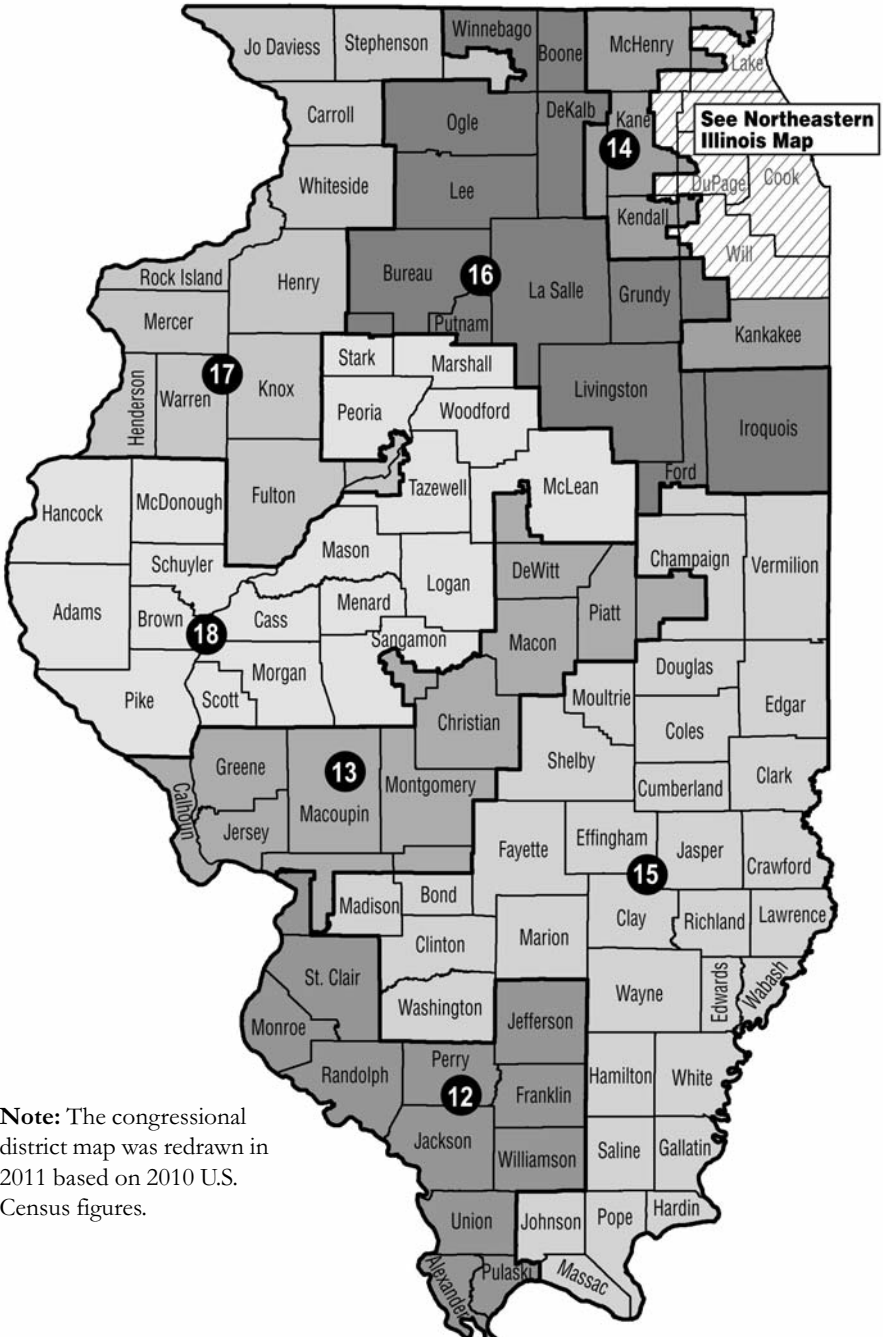

Congressional Districts of Illinois 2011 Reapportionment

Note: The congressional district map was redrawn in 2011 based on 2010 U.S. Census figures.

Congressional Districts of Northeastern Illinois 2011 Reapportionment

Note: The congressional district map was redrawn in 2011 based on 2010 U.S. Census figures.