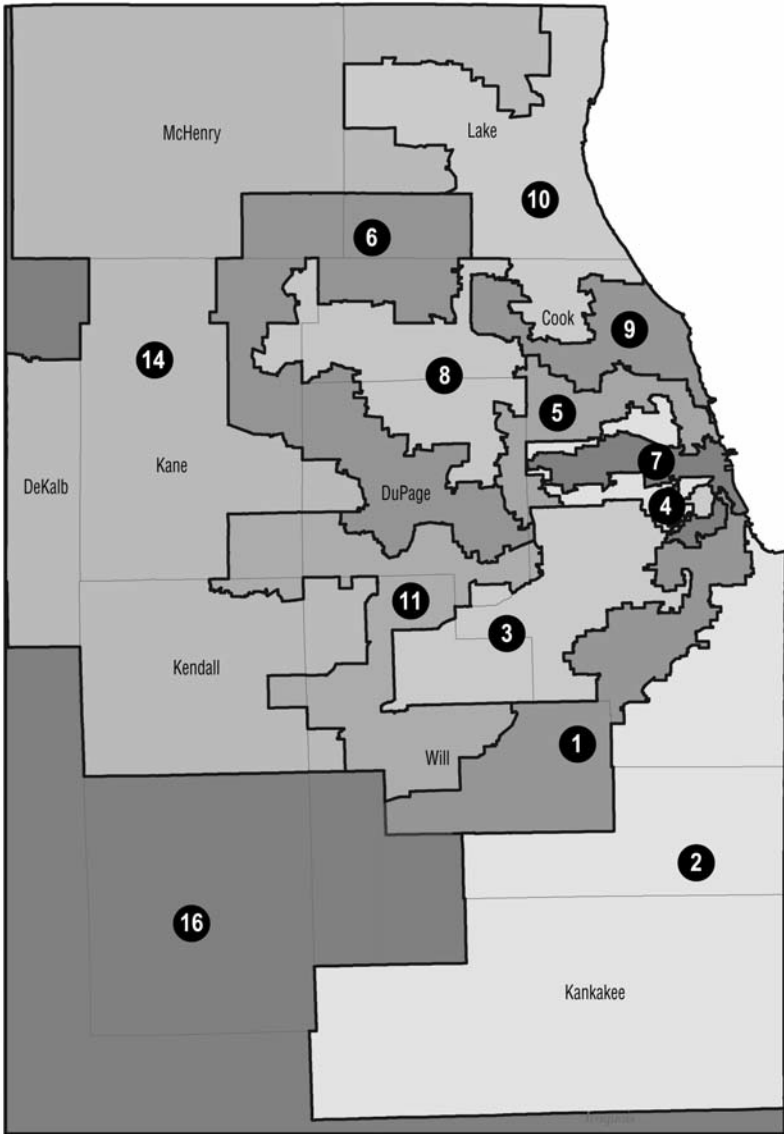

Congressional Districts of Illinois 2011 Reapportionment

Note: The congressional district map was redrawn in 2011 based on 2010 U.S. Census figures.

Congressional Districts of Northeastern Illinois 2011 Reapportionment

Note: The congressional district map was redrawn in 2011 based on 2010 U.S. Census figures.