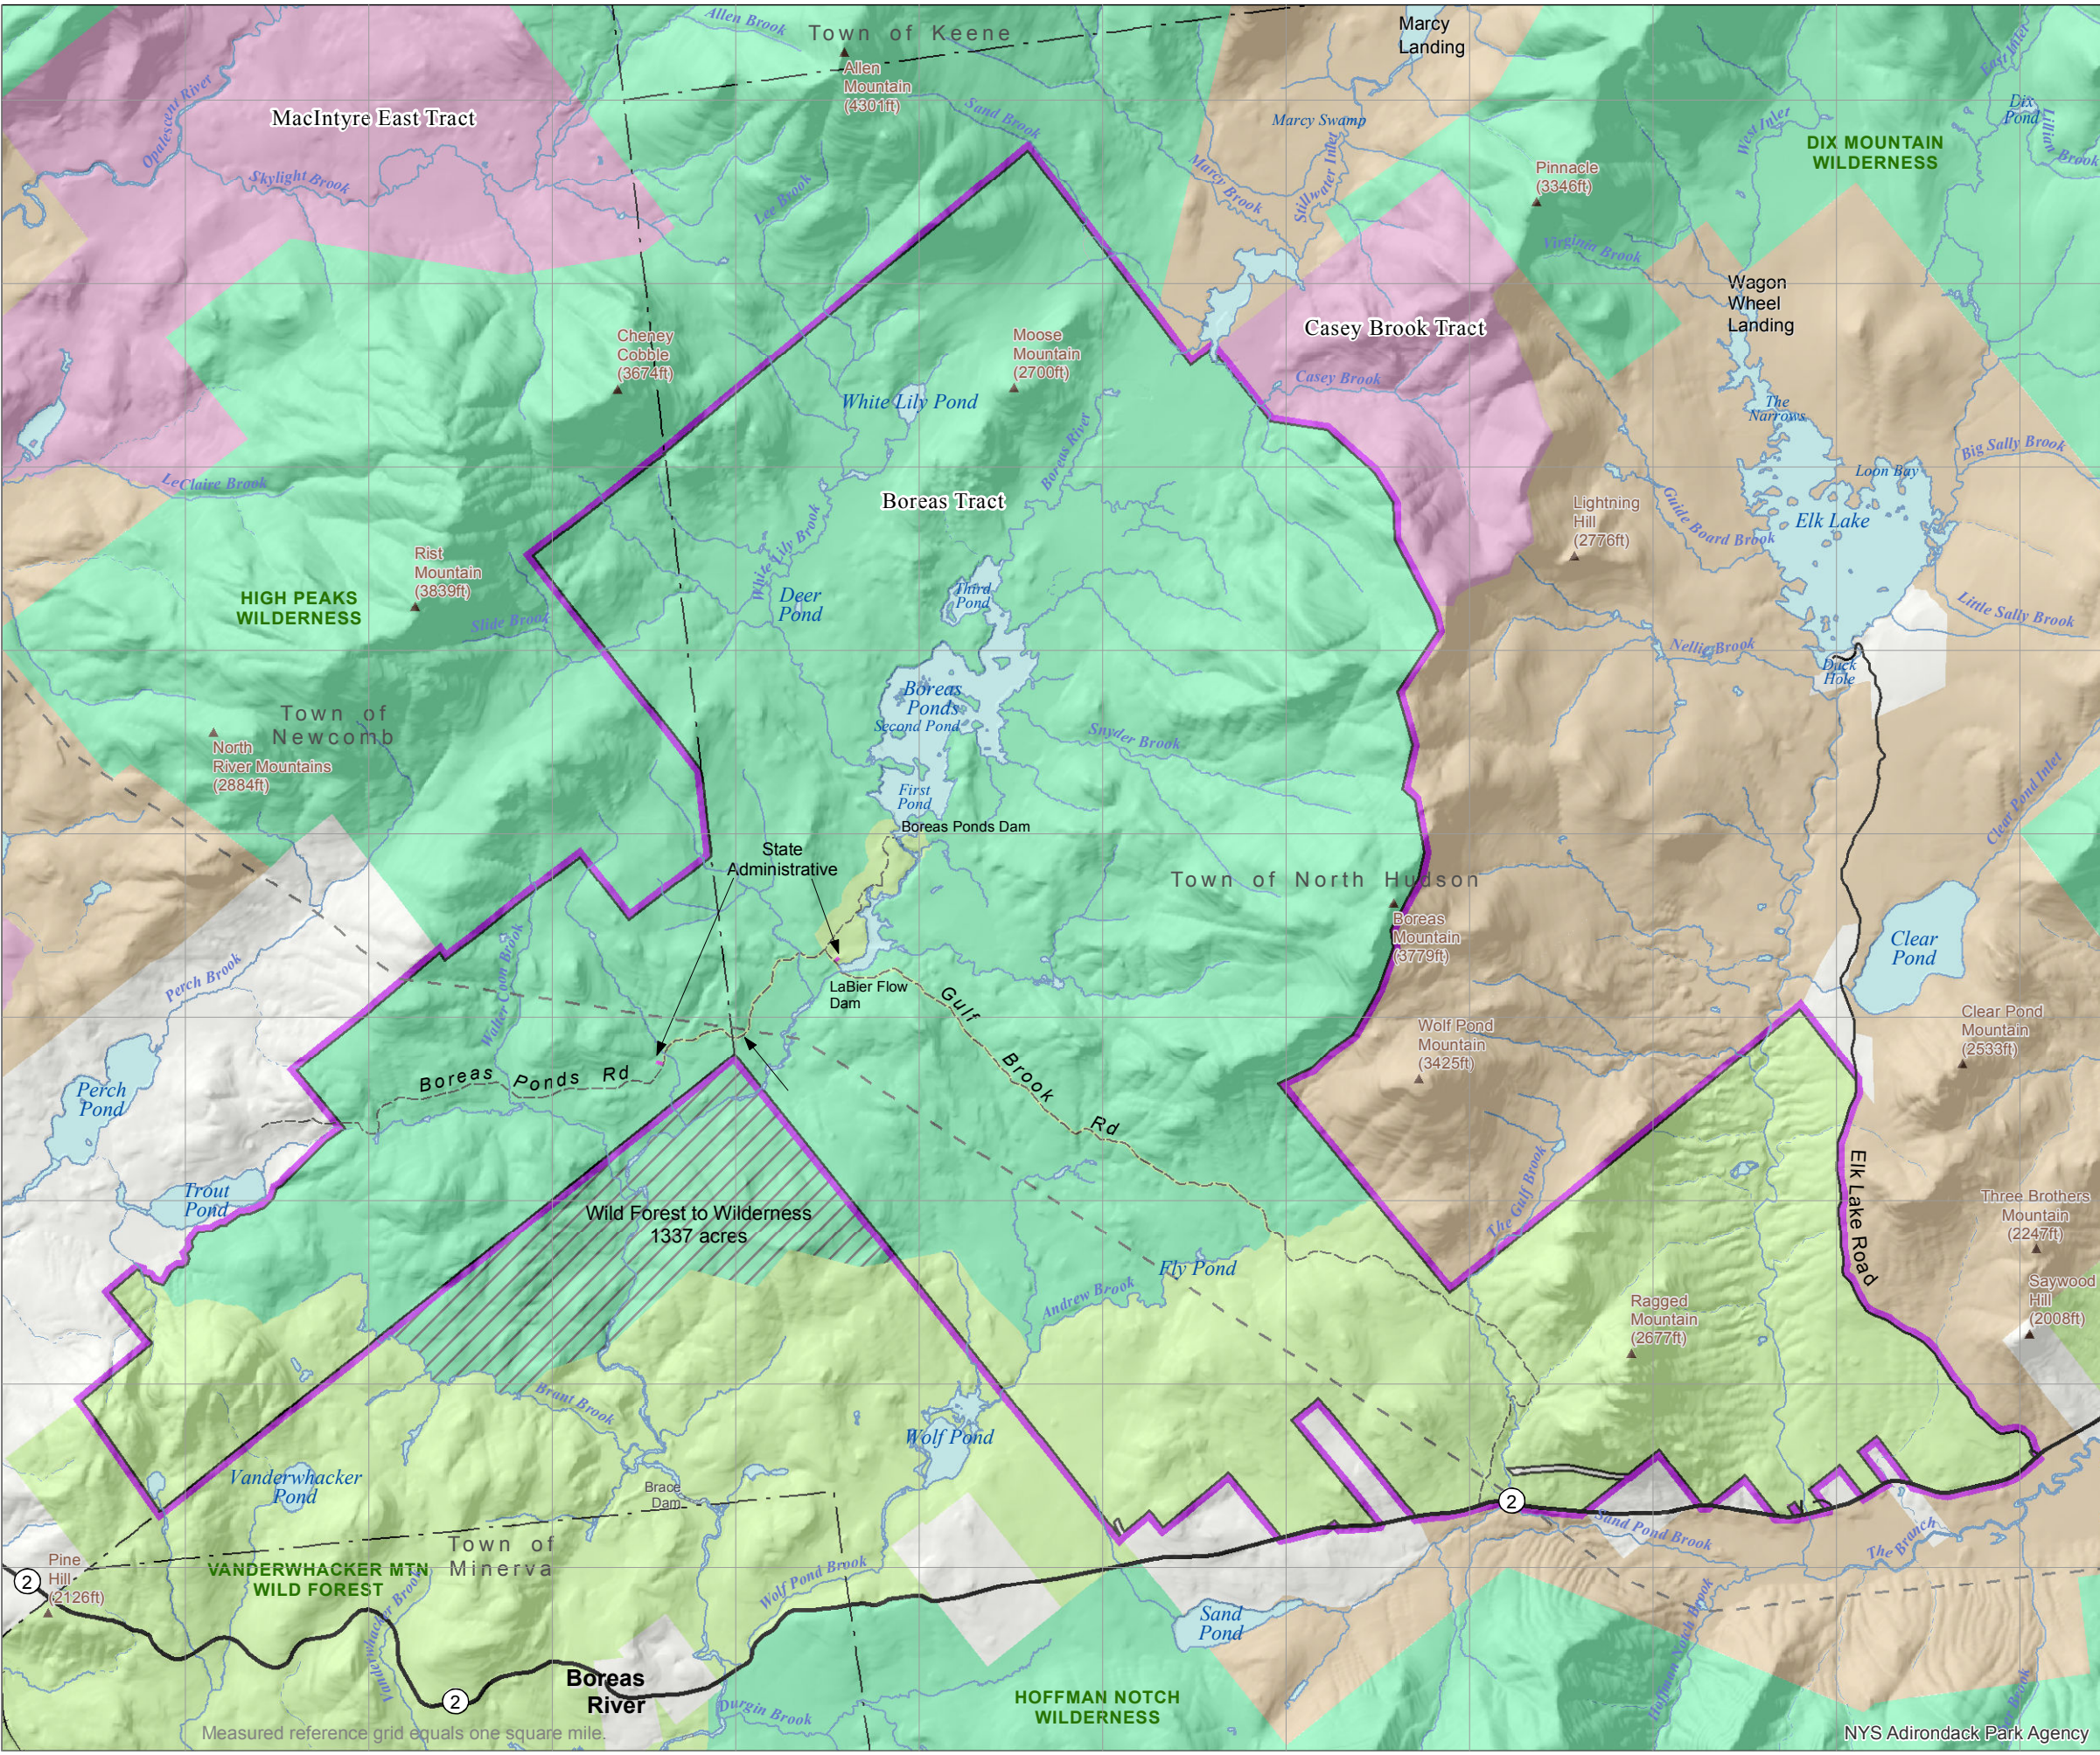

# Map 6 Boreas Ponds Tract Alternative 3

- Boreas Tract
- Wilderness
- Wilderness from WF
- Wild Forest
- State Administrative
- Pending Classification
- Conservation Easement
- Gulf Brook Rd/Boreas Ponds Rd

Measured reference grid equals one square mile.

NYS Adirondack Park Agency