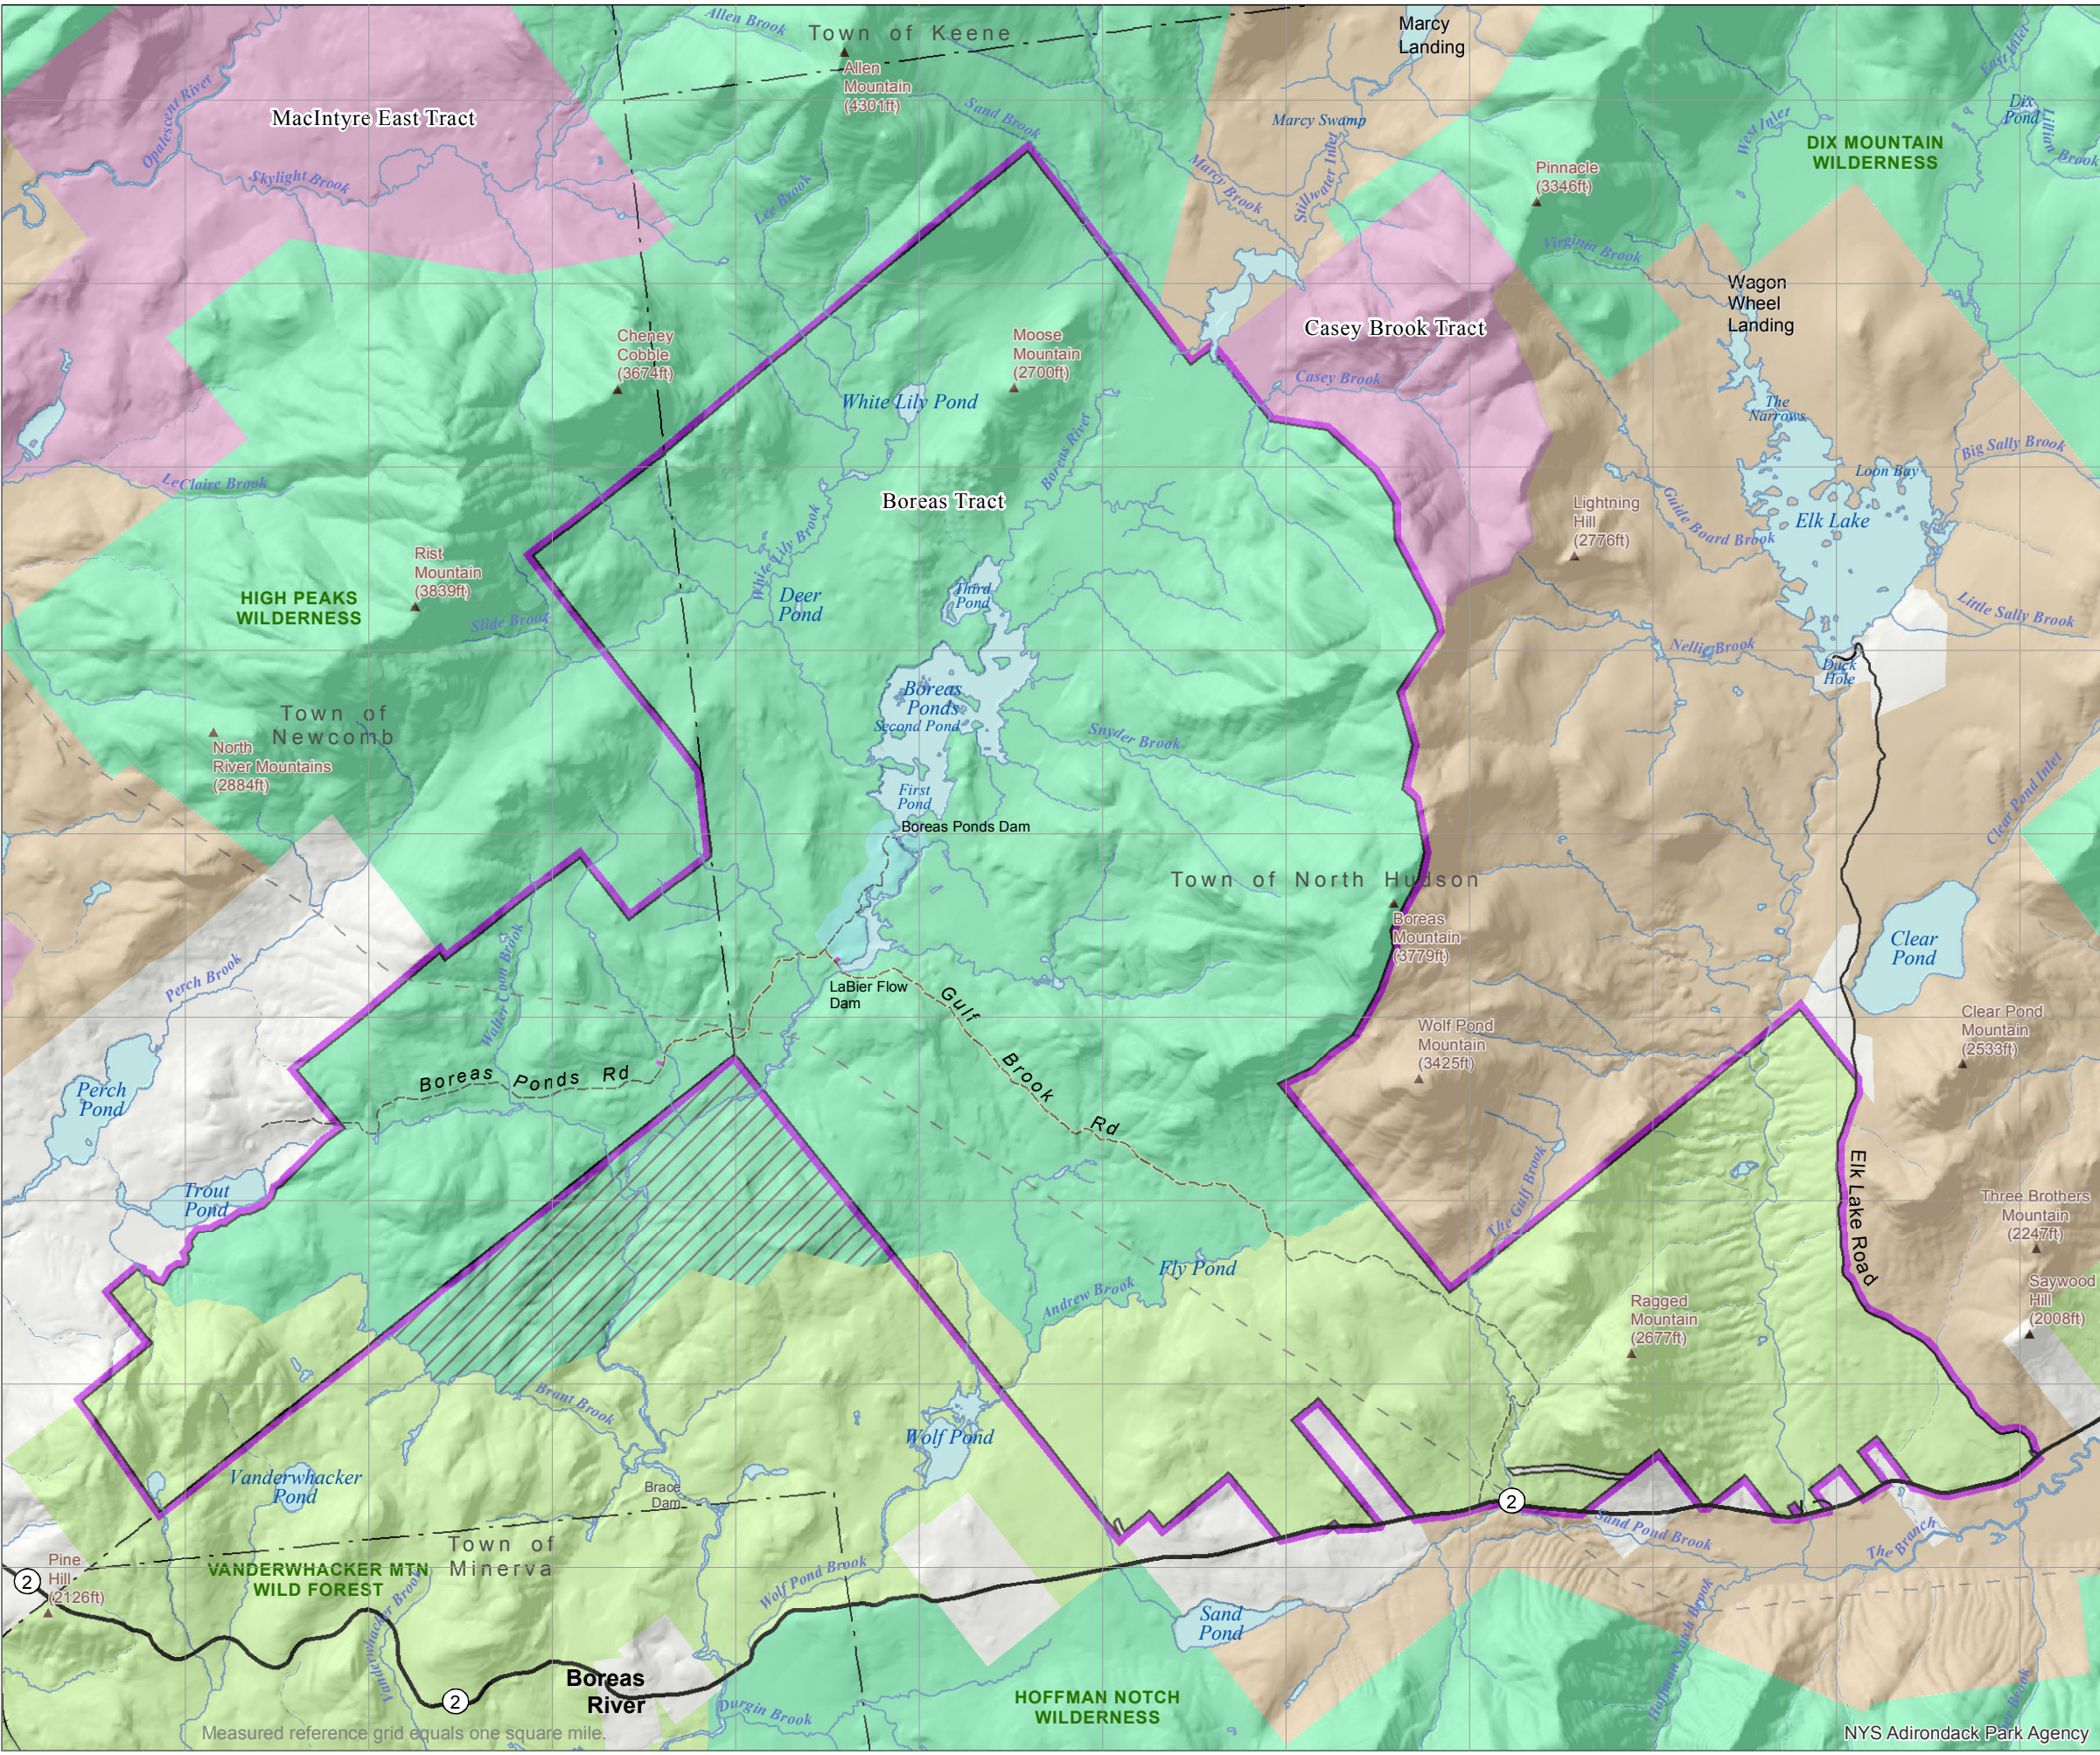

Map 7 Boreas Ponds Tract Alternative 4

- Boreas Tract
- Wilderness
- Wilderness from WF
- Primitive
- Wild Forest
- State Administrative
- Pending Class
- Conservation Easement
- Gulf Brook Rd/Boreas Ponds Rd

Measured reference grid equals one square mile.